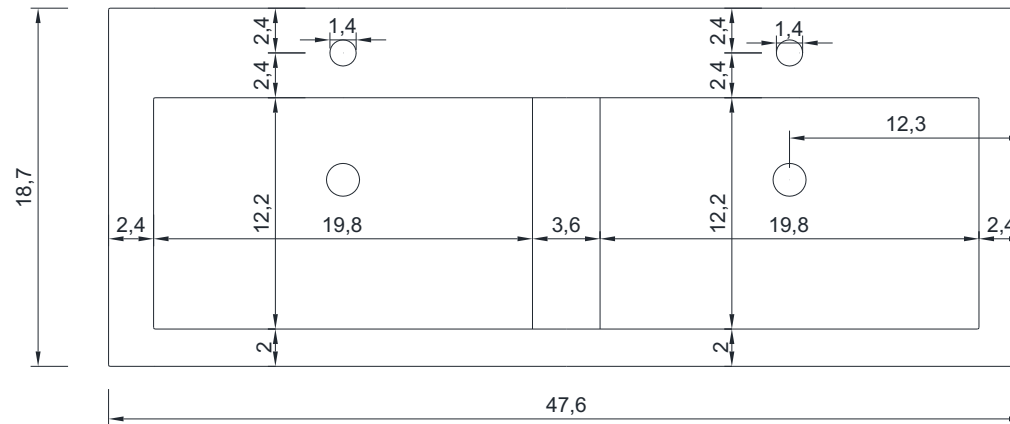

RIPLEY COLLECTION

TOP VIEW

Vanity With Top

AT-8048-D