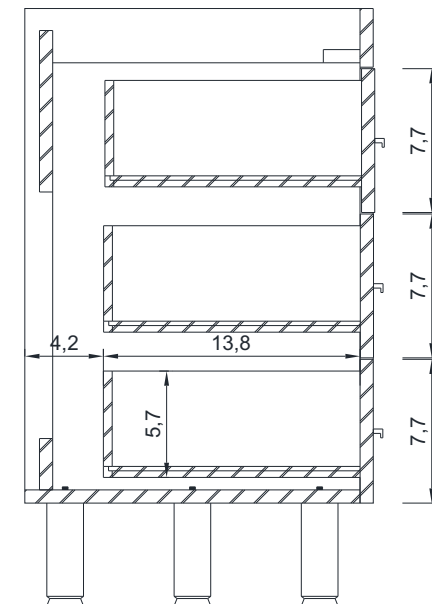

RIPLEY COLLECTION

FRONT VIEW

Vanity Only

AT-8048

RIPLEY COLLECTION

SIDE VIEW

A - A SECTION

B - B SECTION

Vanity Only

AT-8048

RIPLEY COLLECTION

C - C SECTION

Vanity Only

AT-8048

48"

RIPLEY COLLECTION

FRONT VIEW

Vanity With Top

AT-8048-D

ALYA
Bath

RIPLEY COLLECTION

SIDE VIEW

Vanity With Top

AT-8048-D

RIPLEY COLLECTION

TOP VIEW

Vanity With Top

AT-8048-D