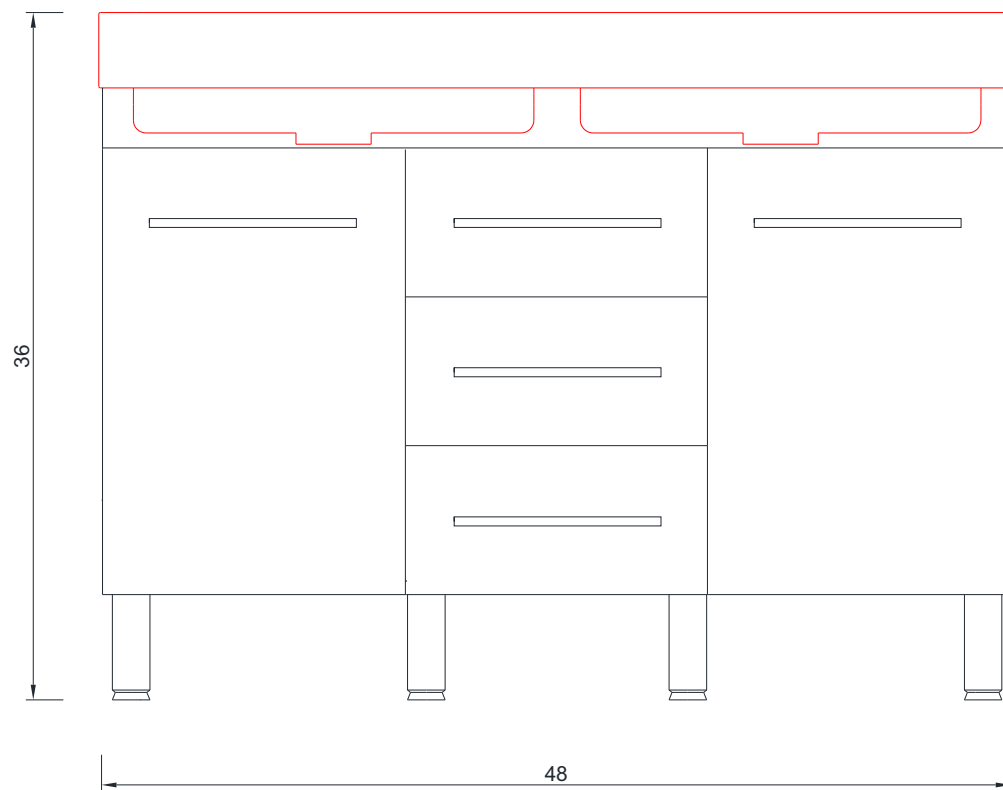

RIPLEY COLLECTION

FRONT VIEW

Vanity Only

AT-8048

RIPLEY COLLECTION

SIDE VIEW

A - A SECTION

B - B SECTION

Vanity Only

AT-8048

RIPLEY COLLECTION

C - C SECTION

Vanity Only

AT-8048

48"

RIPLEY COLLECTION

FRONT VIEW

Vanity With Top

AT-8048-D

ALYA
Bath

RIPLEY COLLECTION

SIDE VIEW

Vanity With Top

AT-8048-D

RIPLEY COLLECTION

TOP VIEW

Vanity With Top

AT-8048-D