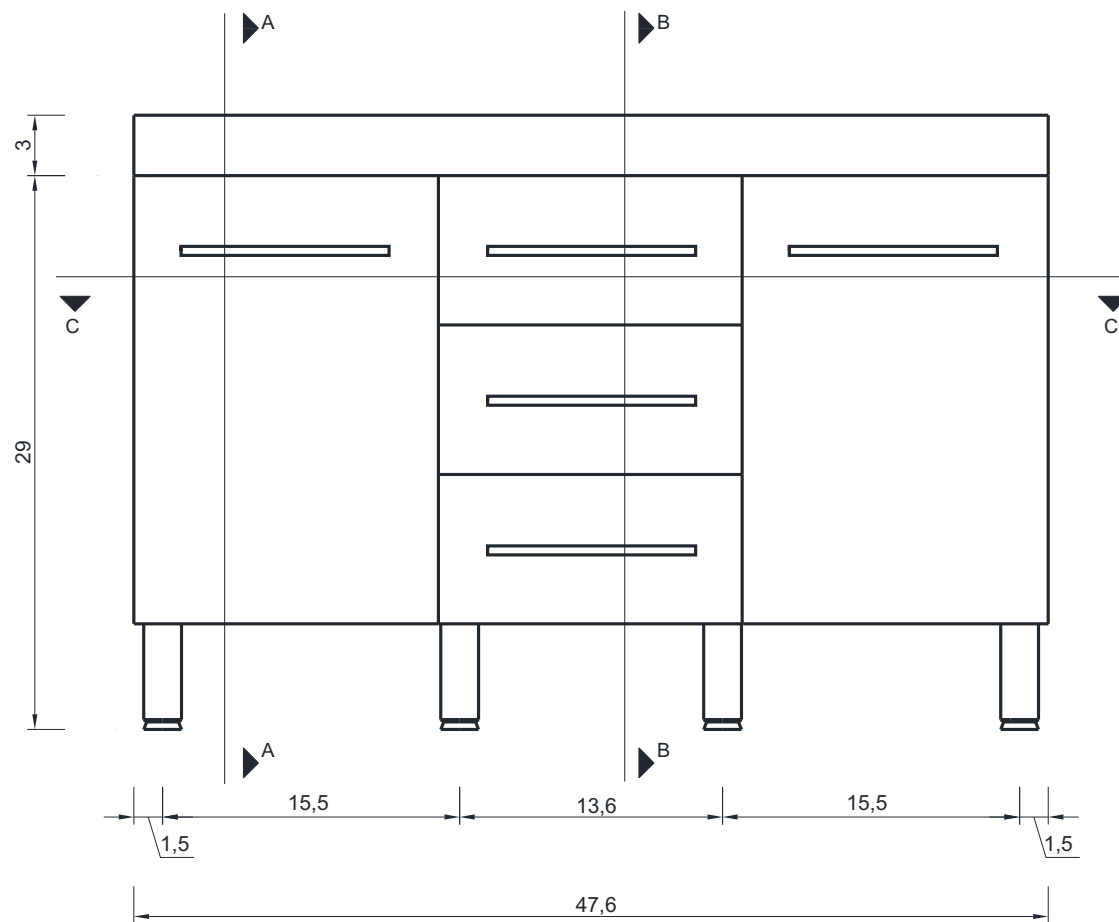

RIPLEY COLLECTION

FRONT VIEW

Vanity Only

AT-8048

RIPLEY COLLECTION

SIDE VIEW

A - A SECTION

B - B SECTION

Vanity Only

AT-8048

RIPLEY COLLECTION

C - C SECTION

Vanity Only

AT-8048

48"

RIPLEY COLLECTION

FRONT VIEW

Vanity With Top

AT-8048-D

ALYA
Bath

RIPLEY COLLECTION

SIDE VIEW

Vanity With Top

AT-8048-D

RIPLEY COLLECTION

TOP VIEW

Vanity With Top

AT-8048-D