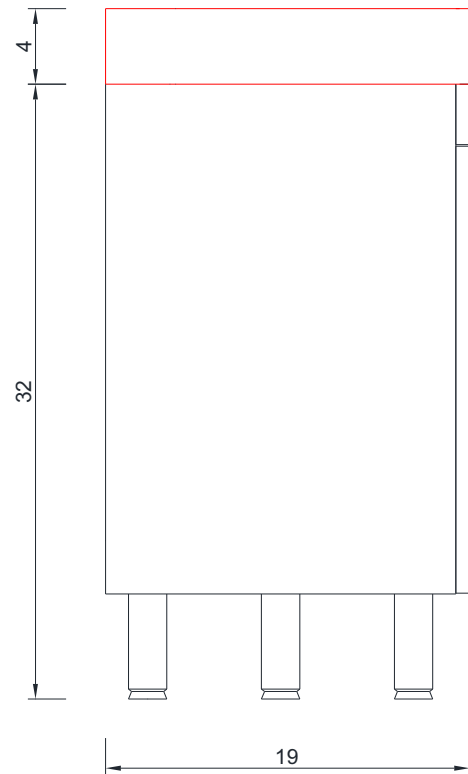

Vanity Only

AT-8048

RIPLEY COLLECTION

C - C SECTION

Vanity Only

AT-8048

48"

RIPLEY COLLECTION

FRONT VIEW

Vanity With Top

AT-8048-D

ALYA
Bath

RIPLEY COLLECTION

SIDE VIEW

Vanity With Top

AT-8048-D