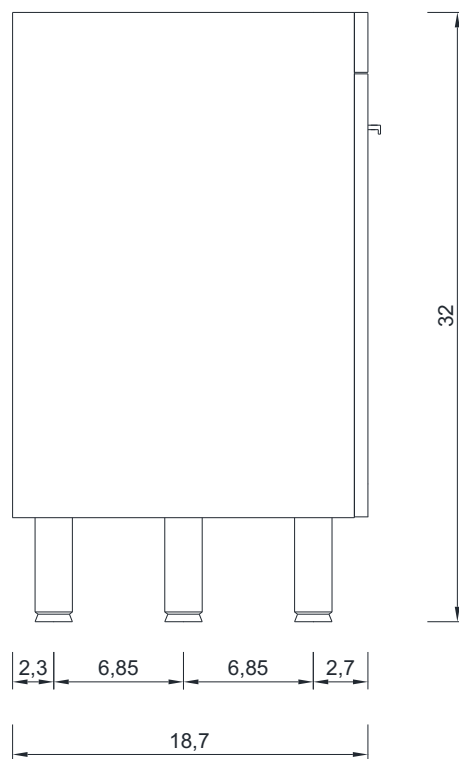

RIPLEY COLLECTION

FRONT VIEW

Vanity Only

AT-8048

RIPLEY COLLECTION

SIDE VIEW

A - A SECTION

B - B SECTION

Vanity Only

AT-8048

RIPLEY COLLECTION

C - C SECTION

Vanity Only

AT-8048

48"

RIPLEY COLLECTION

FRONT VIEW

Vanity With Top

AT-8048-D

ALYA
Bath

RIPLEY COLLECTION

SIDE VIEW

Vanity With Top

AT-8048-D

RIPLEY COLLECTION

TOP VIEW

Vanity With Top

AT-8048-D