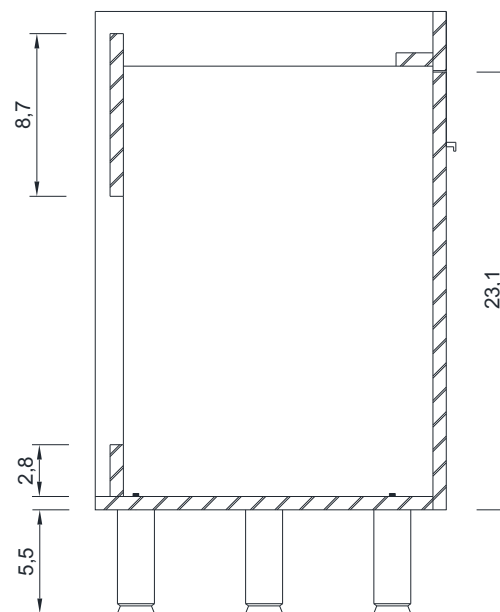

RIPLEY COLLECTION

FRONT VIEW

Vanity Only

AT-8048

RIPLEY COLLECTION

SIDE VIEW

A - A SECTION

B - B SECTION

Vanity Only

AT-8048

RIPLEY COLLECTION

C - C SECTION

Vanity Only

AT-8048

48"

RIPLEY COLLECTION

FRONT VIEW

Vanity With Top

AT-8048-D

ALYA
Bath

RIPLEY COLLECTION

SIDE VIEW

Vanity With Top

AT-8048-D

RIPLEY COLLECTION

TOP VIEW

Vanity With Top

AT-8048-D