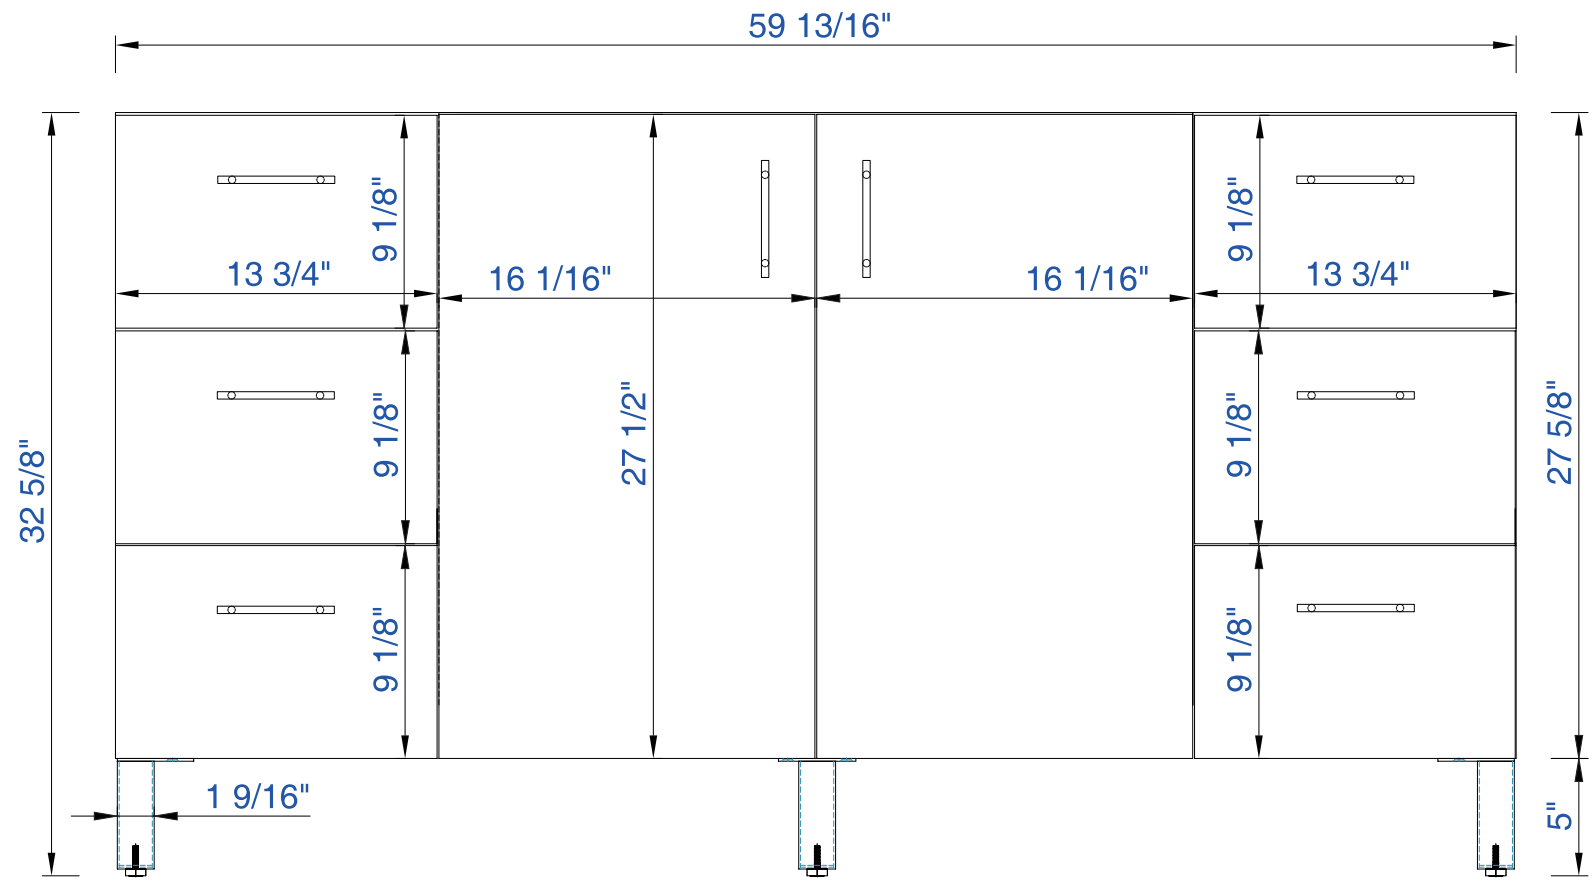

Item Number:
850-V60S-AWT
850-V60S-SOK

JAMES MARTIN

VANITIES™

Metropolitan 60" Cabinet

Diagrams with Dimensions
page 01 of 03

NOTE ONE: Countertops are not shown in these diagrams. (Cabinet Only)
NOTE TWO: This vanity does not have a Backsplash.
Please consult our website for Countertop Diagrams: www.jamesmartinvanities.com

60" S

Item Number:

850-V60S-AWT
850-V60S-SOK

JAMES MARTIN

VANITIES™

Metropolitan 60" Cabinet

Diagrams with Dimensions
page 02 of 03

NOTE ONE: Countertops are not shown in these diagrams. (Cabinet Only)

1524mm

Item Number:

850-V60S-AWT
850-V60S-SOK

JAMES MARTIN

VANITIES™

Metropolitan 1524mm Cabinet

Diagrams with Dimensions
page 01 of 03

NOTE ONE: Countertops are not shown in these diagrams. (Cabinet Only)

1524mm

Item Number:

850-V60S-AWT
850-V60S-SOK

JAMES MARTIN

VANITIES™

Metropolitan 1524mm Cabinet

Diagrams with Dimensions
page 03 of 03

NOTE ONE: Countertops are not shown in these diagrams. (Cabinet Only)