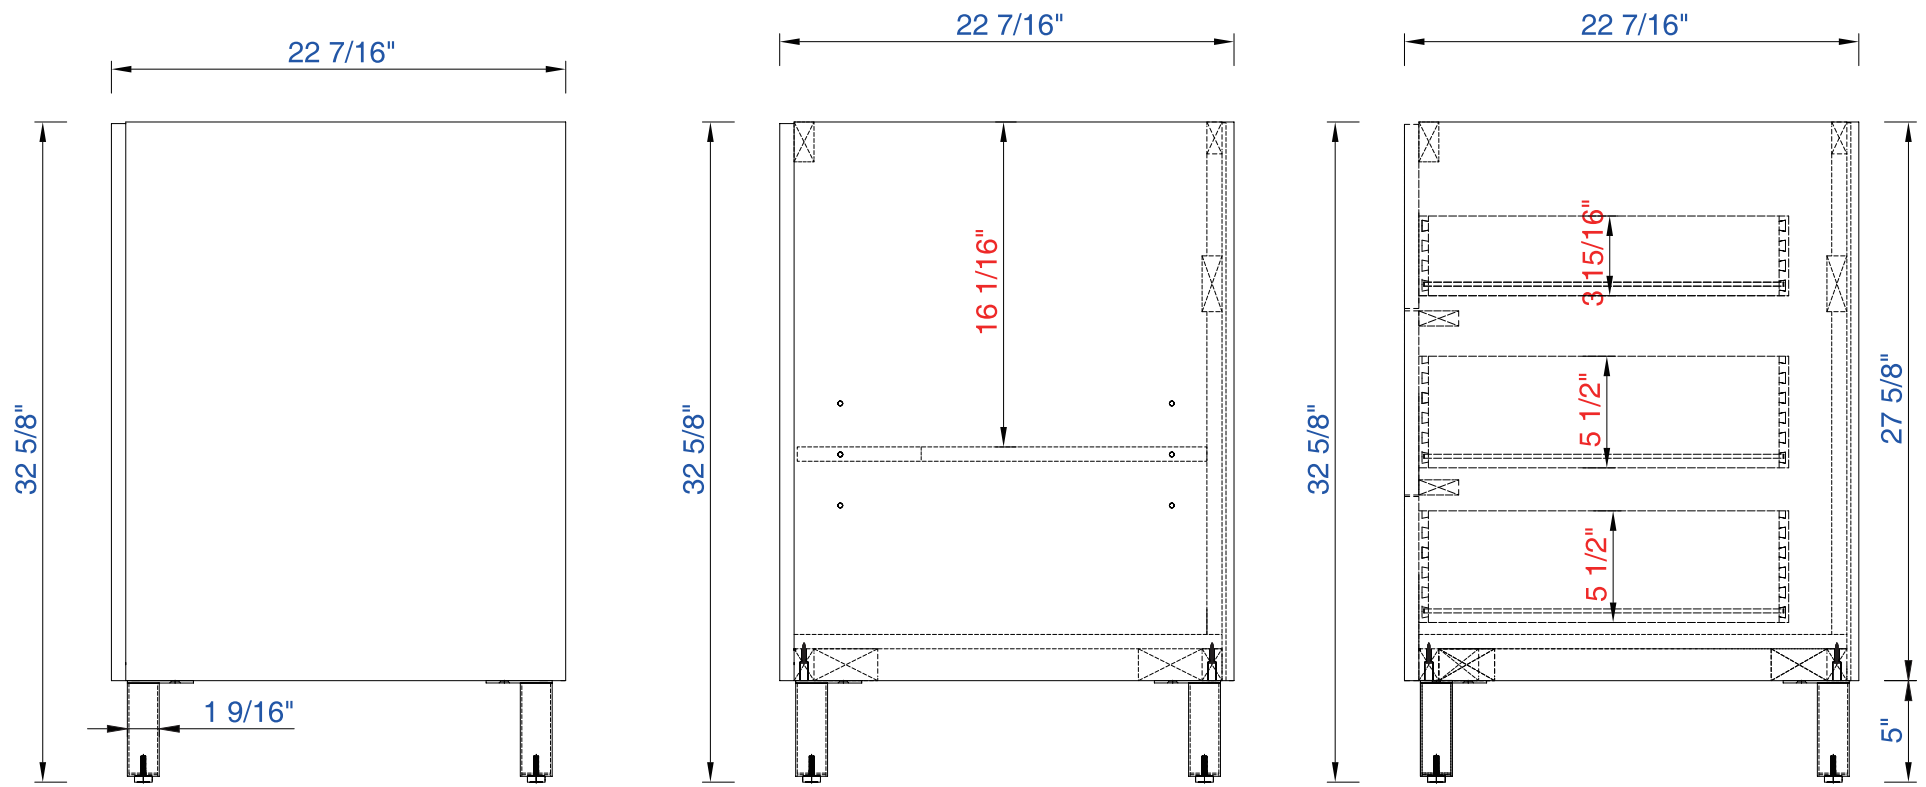

NOTE TWO: Internal Shelves (Shown) are designed to align with sinks in James Martin's Optional Countertops. Customers' own countertops and sinks may align differently, and modification may be required. Please consult our website for Countertop Diagrams: www.jamesmartinvanities.com

Item Number:
850-V60S-AWT
850-V60S-SOK

JAMES MARTIN

VANITIES™

Metropolitan 60" Cabinet

Diagrams with Dimensions
page 03 of 03

NOTE ONE: Countertops are not shown in these diagrams. (Cabinet Only)
NOTE TWO: This vanity does not have a Backsplash.
Please consult our website for Countertop Diagrams: www.jamesmartinvanities.com

1524mm

Item Number:

850-V60S-AWT
850-V60S-SOK

JAMES MARTIN

VANITIES™

Metropolitan 1524mm Cabinet

Diagrams with Dimensions
page 01 of 03

NOTE ONE: Countertops are not shown in these diagrams. (Cabinet Only)

1524mm

Item Number:

850-V60S-AWT
850-V60S-SOK

JAMES MARTIN

VANITIES™

Metropolitan 1524mm Cabinet

Diagrams with Dimensions
page 03 of 03

NOTE ONE: Countertops are not shown in these diagrams. (Cabinet Only)