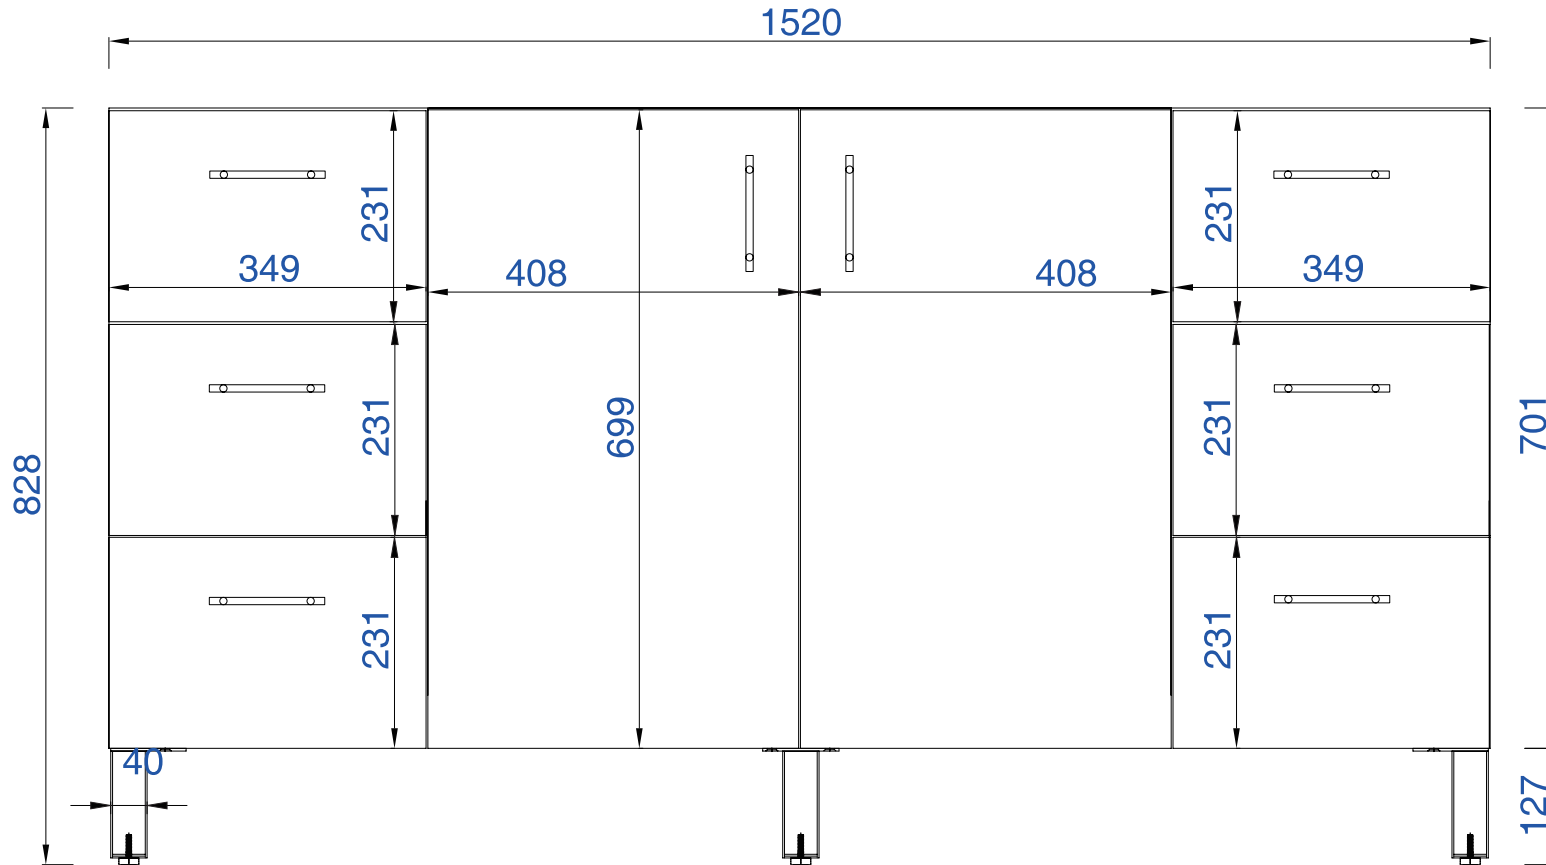

Item Number:
850-V60S-AWT
850-V60S-SOK

JAMES MARTIN

VANITIES™

Metropolitan 60" Cabinet

Diagrams with Dimensions
page 03 of 03

NOTE ONE: Countertops are not shown in these diagrams. (Cabinet Only)
NOTE TWO: This vanity does not have a Backsplash.
Please consult our website for Countertop Diagrams: www.jamesmartinvanities.com

1524mm

Item Number:

850-V60S-AWT
850-V60S-SOK

JAMES MARTIN

VANITIES™

Metropolitan 1524mm Cabinet

Diagrams with Dimensions
page 01 of 03

NOTE ONE: Countertops are not shown in these diagrams. (Cabinet Only)

850-V60S-AWT
850-V60S-SOK

NOTE ONE: Countertops are not shown in these diagrams. (Cabinet Only)

NOTE TWO: Internal Shelves (Shown) are designed to align with sinks in James Martin's Optional Countertops.
Customers' own countertops and sinks may align differently, and modification may be required.
Please consult our website for Countertop Diagrams: www.jamesmartinvanities.com

1524mm

Item Number:

850-V60S-AWT
850-V60S-SOK

JAMES MARTIN

VANITIES™

Metropolitan 1524mm Cabinet

Diagrams with Dimensions
page 03 of 03

NOTE ONE: Countertops are not shown in these diagrams. (Cabinet Only)