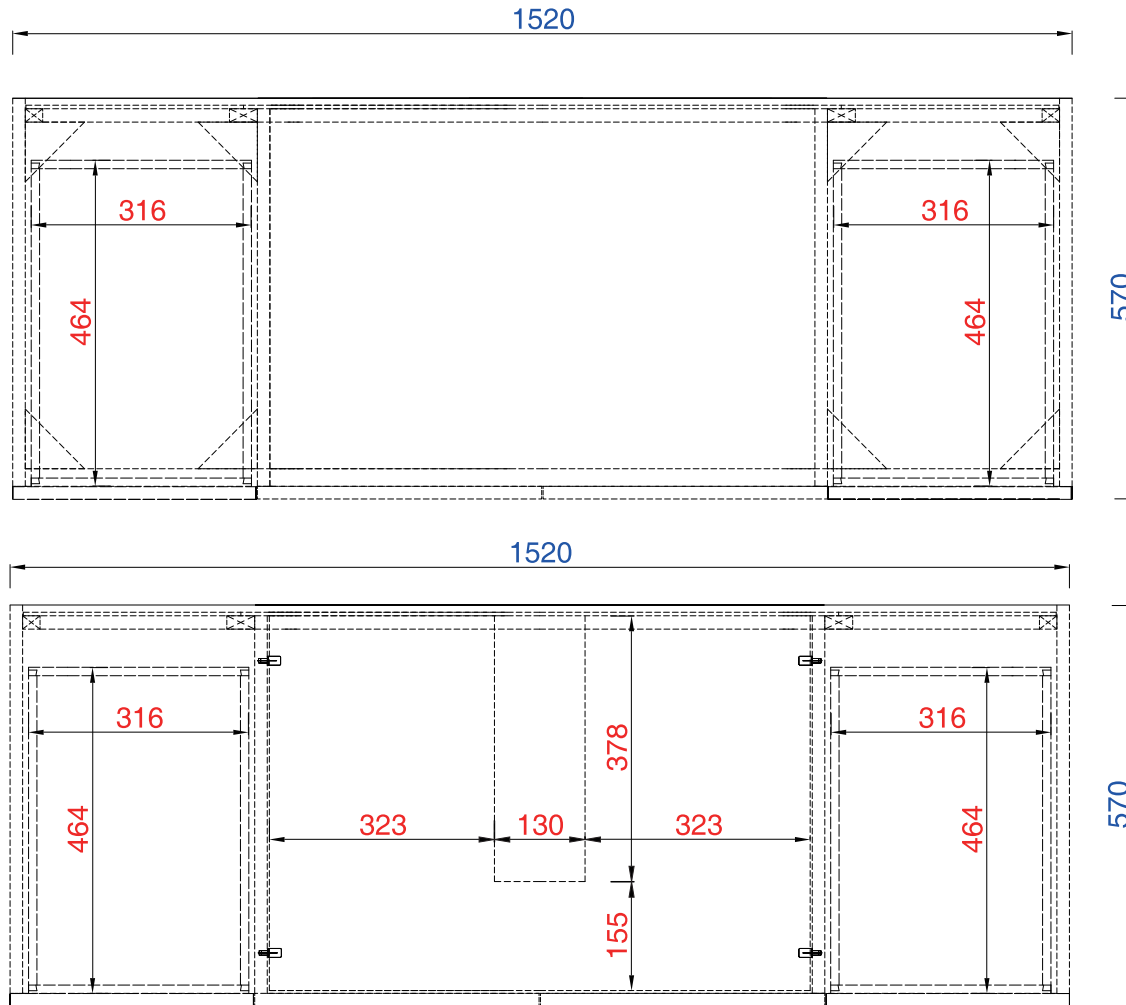

1524mm

Item Number:

850-V60S-AWT
850-V60S-SOK

JAMES MARTIN

VANITIES™

Metropolitan 1524mm Cabinet

Diagrams with Dimensions
page 01 of 03

NOTE ONE: Countertops are not shown in these diagrams. (Cabinet Only)

NOTE TWO: This vanity does not have a Backsplash.

Please consult our website for Countertop Diagrams: www.jamesmartinvanities.com

1524mm

JAMES MARTIN

VANITIES™

Metropolitan 1524mm Cabinet

Diagrams with Dimensions
page 02 of 03

850-V60S-AWT
850-V60S-SOK

NOTE ONE: Countertops are not shown in these diagrams. (Cabinet Only)

NOTE TWO: Internal Shelves (Shown) are designed to align with sinks in James Martin's Optional Countertops.
Customers' own countertops and sinks may align differently, and modification may be required.
Please consult our website for Countertop Diagrams: www.jamesmartinvanities.com

1524mm

Item Number:

850-V60S-AWT
850-V60S-SOK

JAMES MARTIN

VANITIES™

Metropolitan 1524mm Cabinet

Diagrams with Dimensions
page 03 of 03

NOTE ONE: Countertops are not shown in these diagrams. (Cabinet Only)