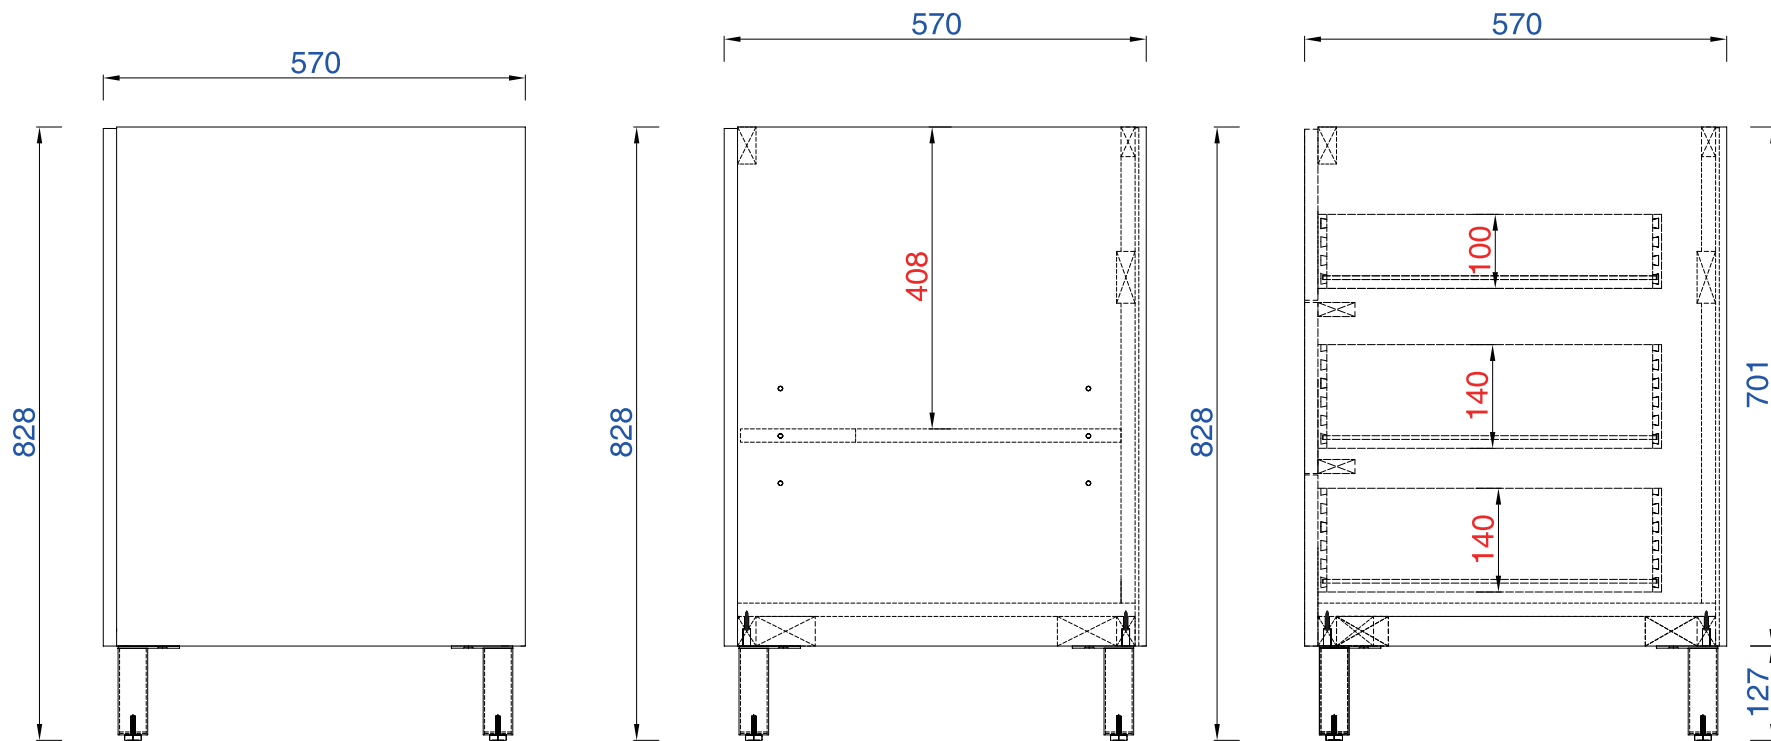

850-V60S-AWT
850-V60S-SOK

NOTE ONE: Countertops are not shown in these diagrams. (Cabinet Only)

NOTE TWO: Internal Shelves (Shown) are designed to align with sinks in James Martin's Optional Countertops.
Customers' own countertops and sinks may align differently, and modification may be required.
Please consult our website for Countertop Diagrams: www.jamesmartinvanities.com

1524mm

Item Number:

850-V60S-AWT
850-V60S-SOK

JAMES MARTIN

VANITIES™

Metropolitan 1524mm Cabinet

Diagrams with Dimensions
page 03 of 03

NOTE ONE: Countertops are not shown in these diagrams. (Cabinet Only)