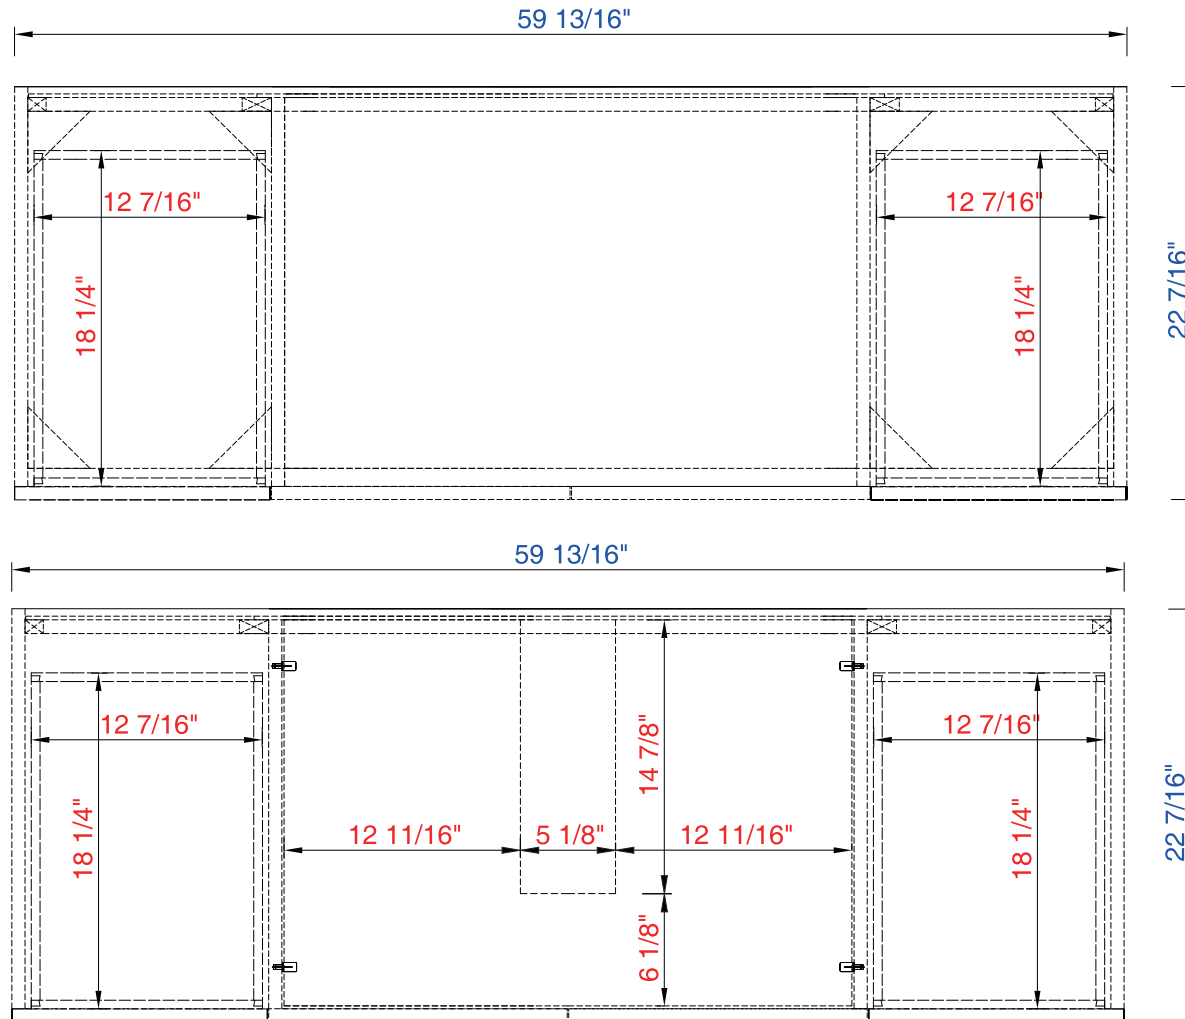

Item Number:
850-V60S-AWT
850-V60S-SOK

JAMES MARTIN

VANITIES™

Metropolitan 60" Cabinet

Diagrams with Dimensions
page 01 of 03

NOTE ONE: Countertops are not shown in these diagrams. (Cabinet Only)
NOTE TWO: This vanity does not have a Backsplash.
Please consult our website for Countertop Diagrams: www.jamesmartinvanities.com

60" S

Item Number:

850-V60S-AWT
850-V60S-SOK

JAMES MARTIN

VANITIES™

Metropolitan 60" Cabinet

Diagrams with Dimensions
page 02 of 03

NOTE ONE: Countertops are not shown in these diagrams. (Cabinet Only)

NOTE TWO: Internal Shelves (Shown) are designed to align with sinks in James Martin's Optional Countertops. Customers' own countertops and sinks may align differently, and modification may be required. Please consult our website for Countertop Diagrams: www.jamesmartinvanities.com

1524mm

Item Number:

850-V60S-AWT
850-V60S-SOK

JAMES MARTIN

VANITIES™

Metropolitan 1524mm Cabinet

Diagrams with Dimensions
page 01 of 03

NOTE ONE: Countertops are not shown in these diagrams. (Cabinet Only)