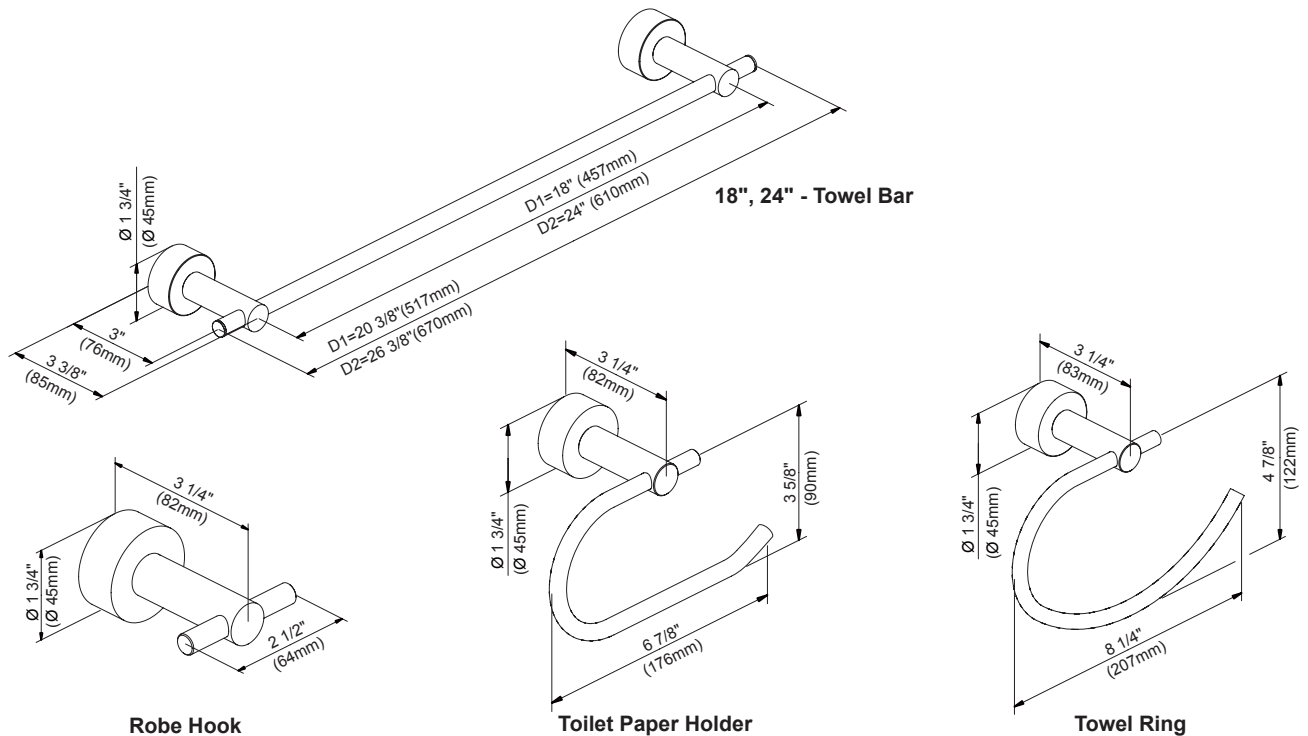

SPECIFICATIONS

Features/Benefits

- Sleek Modern Design
- Coordinates with Amalfi™, Parma® and South Shore™ Collections
- Easy Installation
- Mounting Hardware Included

Available Color/Finishes

Color	Description
	Chrome

Chrome

Please see gerberonline.com or current price list for available finishes. Finish is defined by additional suffix.

D446412 - 18" Towel Bar
D446422 - 24" Towel Bar

D446161 - Robe Hook

D446232 - Toilet Paper Holder

Submittal Information:

Name: _____
Location: _____

Contractor: _____
Contact #: _____