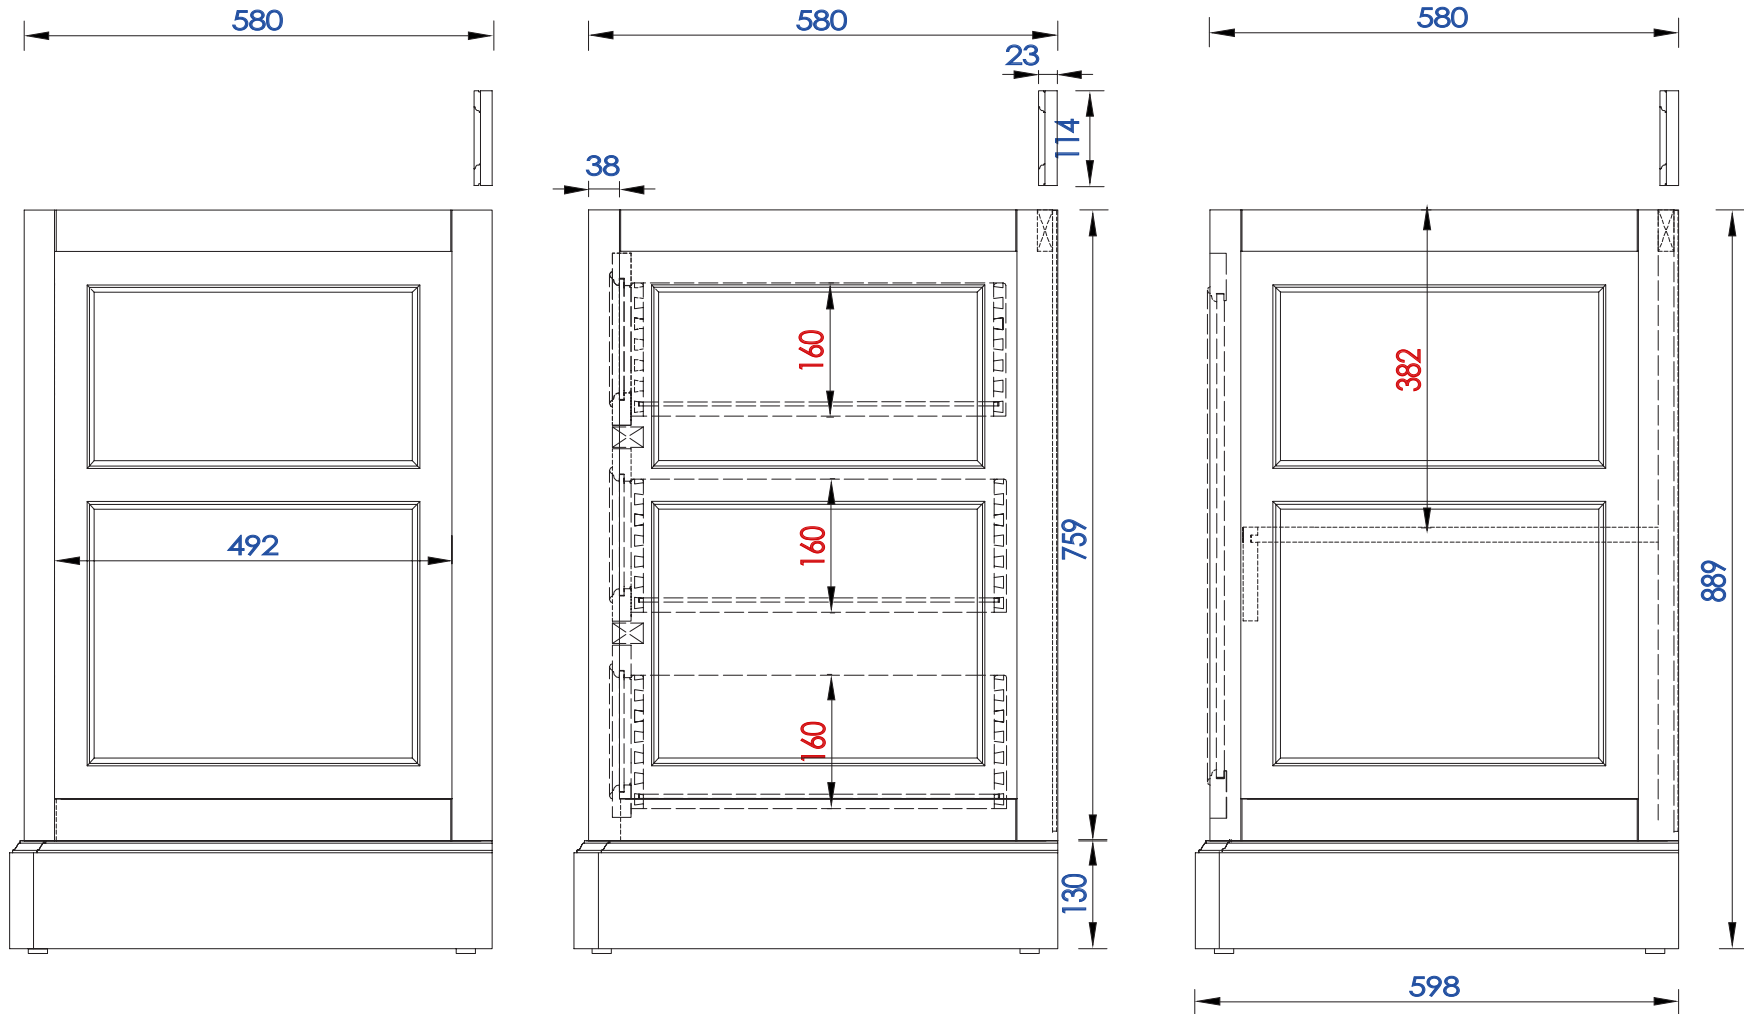

1829 mm

Item Number:

825-V72-BNM
825-V72-BW
825-V72-SL

JAMES MARTIN

VANITIES™

De Soto 1829mm Double Vanity

Diagrams with Dimensions
page 03 of 03

NOTE ONE: Countertops are not shown in these diagrams. (Cabinet Only)

NOTE TWO: Wood Backsplash (Shown) is designed for the molding detail to align with sinks in James Martin's Optional Countertops.

Customer's own countertops and sinks may align differently, and modification may be required

Please consult our website for Countertop Diagrams: www.jamesmartinvanities.com

Version: 201906