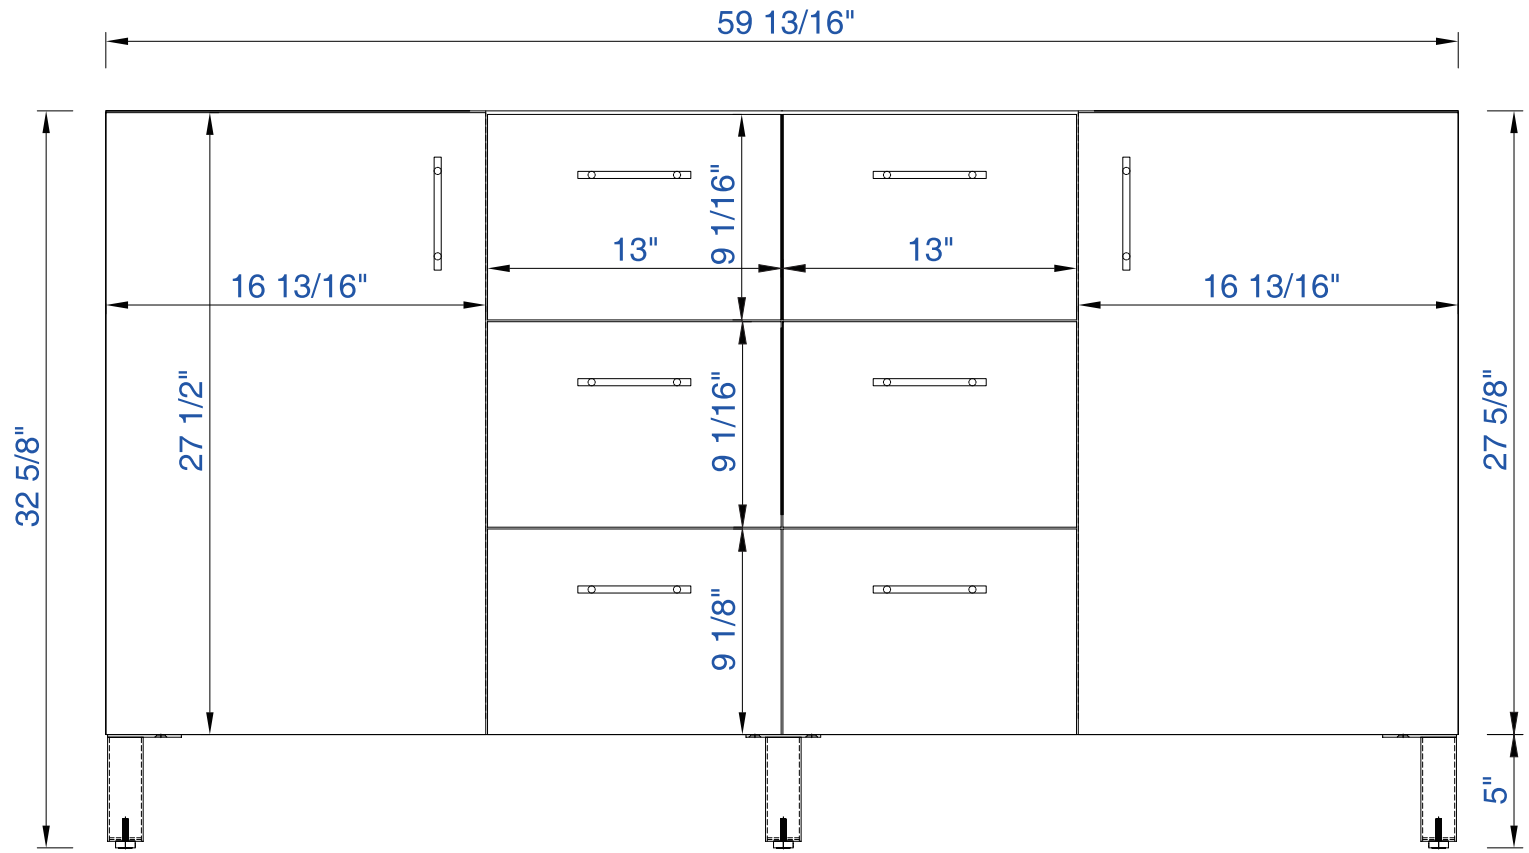

60" D

Item Number:
850-V60D-AWT
850-V60D-SOK

JAMES MARTIN

VANITIES™

Metropolitan 60" Cabinet

Diagrams with Dimensions
page 01 of 03

NOTE ONE: Countertops are not shown in these diagrams. (Cabinet Only)
NOTE TWO: This vanity does not have a Backsplash.
Please consult our website for Countertop Diagrams: www.jamesmartinvanities.com

60" D

Item Number:

850-V60D-AWT
850-V60D-SOK

JAMES MARTIN

VANITIES™

Metropolitan 60" Cabinet

Diagrams with Dimensions
page 02 of 03

NOTE ONE: Countertops are not shown in these diagrams. (Cabinet Only)

Item Number:

850-V60D-AWT
850-V60D-SOK

JAMES MARTIN

VANITIES™

Metropolitan 60" Cabinet

Diagrams with Dimensions
page 03 of 03

NOTE ONE: Countertops are not shown in these diagrams. (Cabinet Only)

NOTE TWO: This vanity does not have a Backsplash.

Please consult our website for Countertop Diagrams: www.jamesmartinvanities.com

1524mm

Item Number:

850-V60D-AWT
850-V60D-SOK

JAMES MARTIN

VANITIES™

Metropolitan 1524mm Cabinet

Diagrams with Dimensions
page 01 of 03