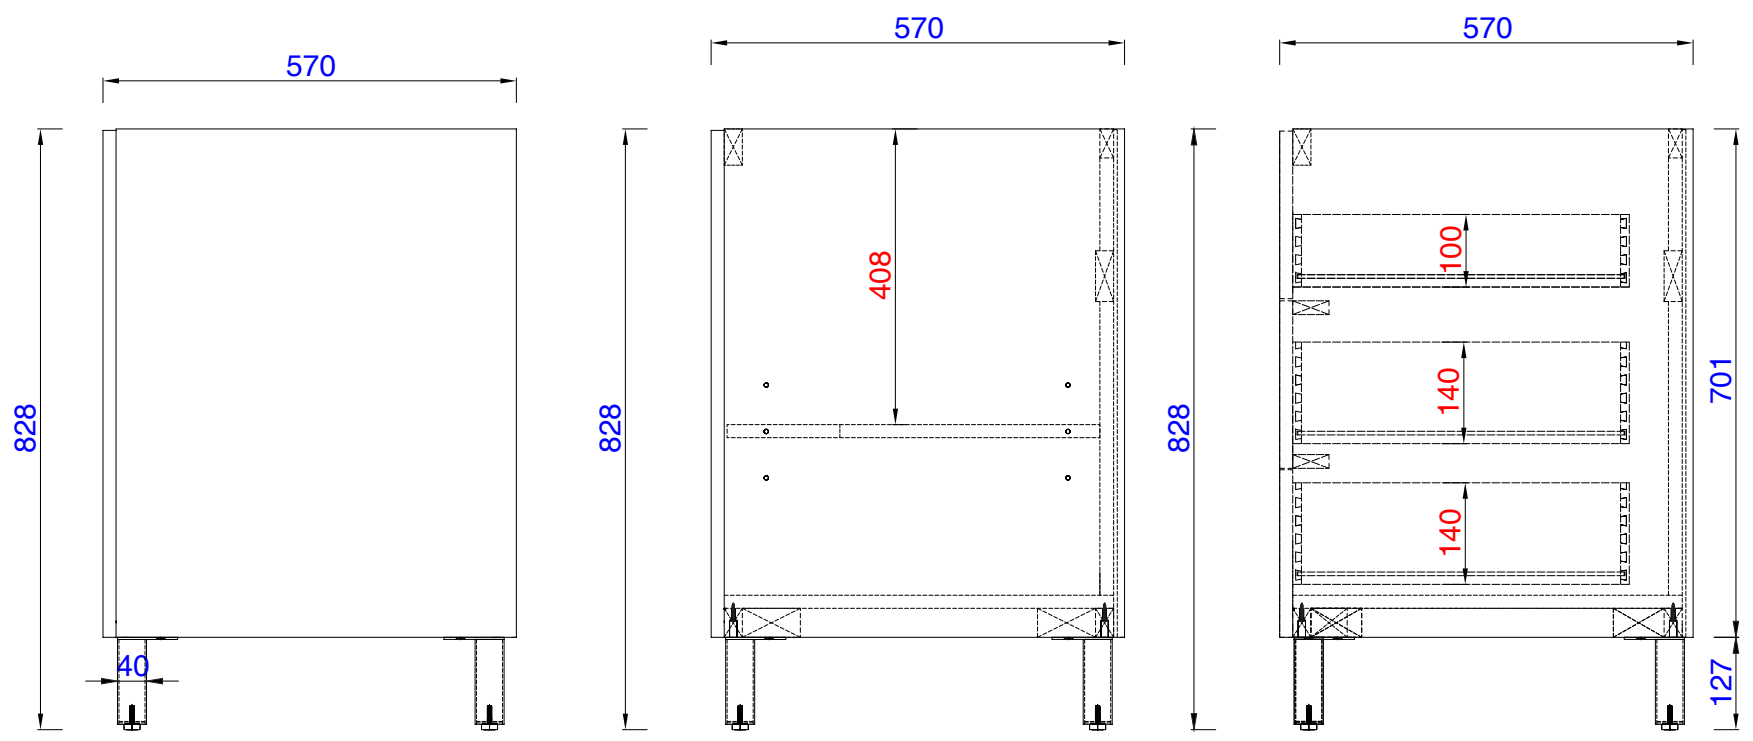

Please consult our website for Countertop Diagrams: www.jamesmartinvanities.com

1524mm

Item Number:

850-V60D-AWT
850-V60D-SOK

JAMES MARTIN

VANITIES™

Metropolitan 1524mm Cabinet

Diagrams with Dimensions
page 01 of 03

Item Number:

850-V60D-AWT
850-V60D-SOK

JAMES MARTIN

VANITIES

Metropolitan 1524mm Cabinet

Diagrams with Dimensions
page 02 of 03

NOTE ONE: Countertops are not shown in these diagrams. (Cabinet Only)

NOTE TWO: Internal Shelves (Shown) are designed to align with sinks in James Martin's Optional Countertops. Customers' own countertops and sinks may align differently, and modification may be required. Please consult our website for Countertop Diagrams: www.jamesmartinvanities.com

1524mm

Item Number:

850-V60D-AWT
850-V60D-SOK

JAMES MARTIN

VANITIES

Metropolitan 1524mm Cabinet

Diagrams with Dimensions
page 03 of 03

NOTE ONE: Countertops are not shown in these diagrams. (Cabinet Only)