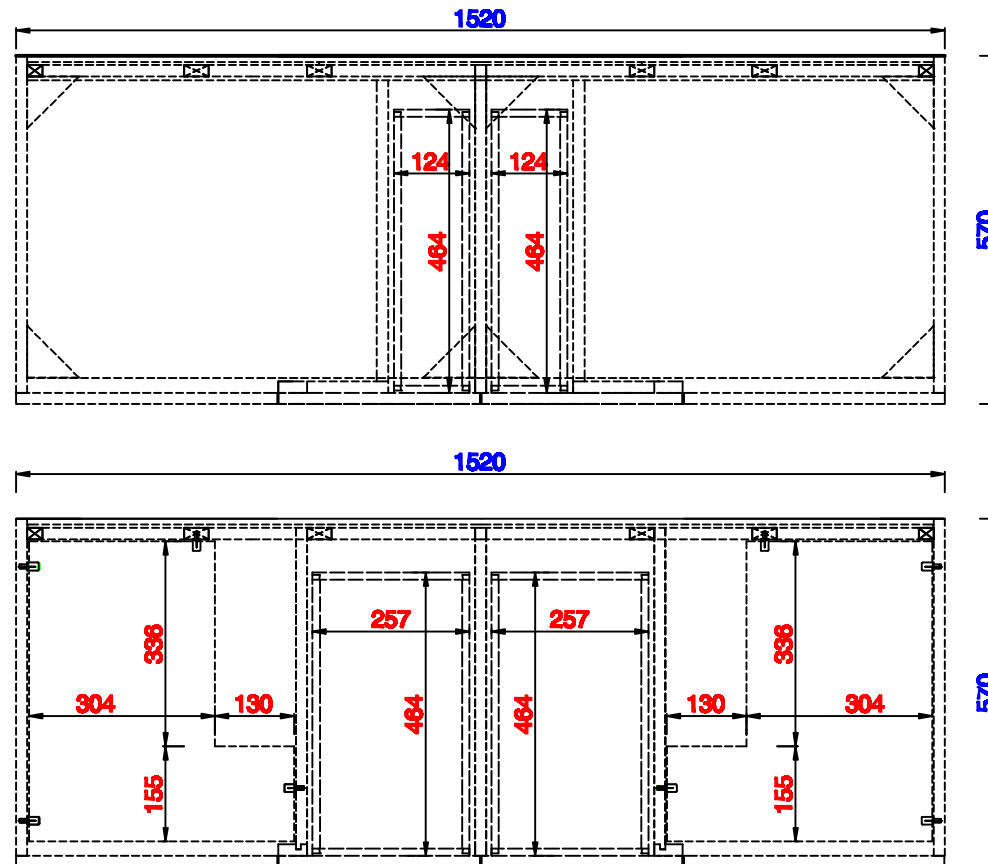

Please consult our website for Countertop Diagrams: www.jamesmartinvanities.com

1524mm

Item Number:

850-V60D-AWT
850-V60D-SOK

JAMES MARTIN

VANITIES™

Metropolitan 1524mm Cabinet

Diagrams with Dimensions
page 01 of 03

Item Number:

850-V60D-AWT
850-V60D-SOK

JAMES MARTIN

VANITIES

Metropolitan 1524mm Cabinet

Diagrams with Dimensions
page 02 of 03

NOTE ONE: Countertops are not shown in these diagrams. (Cabinet Only)

NOTE TWO: Internal Shelves (Shown) are designed to align with sinks in James Martin's Optional Countertops. Customers' own countertops and sinks may align differently, and modification may be required. Please consult our website for Countertop Diagrams: www.jamesmartinvanities.com

1524mm

Item Number:

850-V60D-AWT
850-V60D-SOK

JAMES MARTIN

VANITIES

Metropolitan 1524mm Cabinet

Diagrams with Dimensions
page 03 of 03

NOTE ONE: Countertops are not shown in these diagrams. (Cabinet Only)