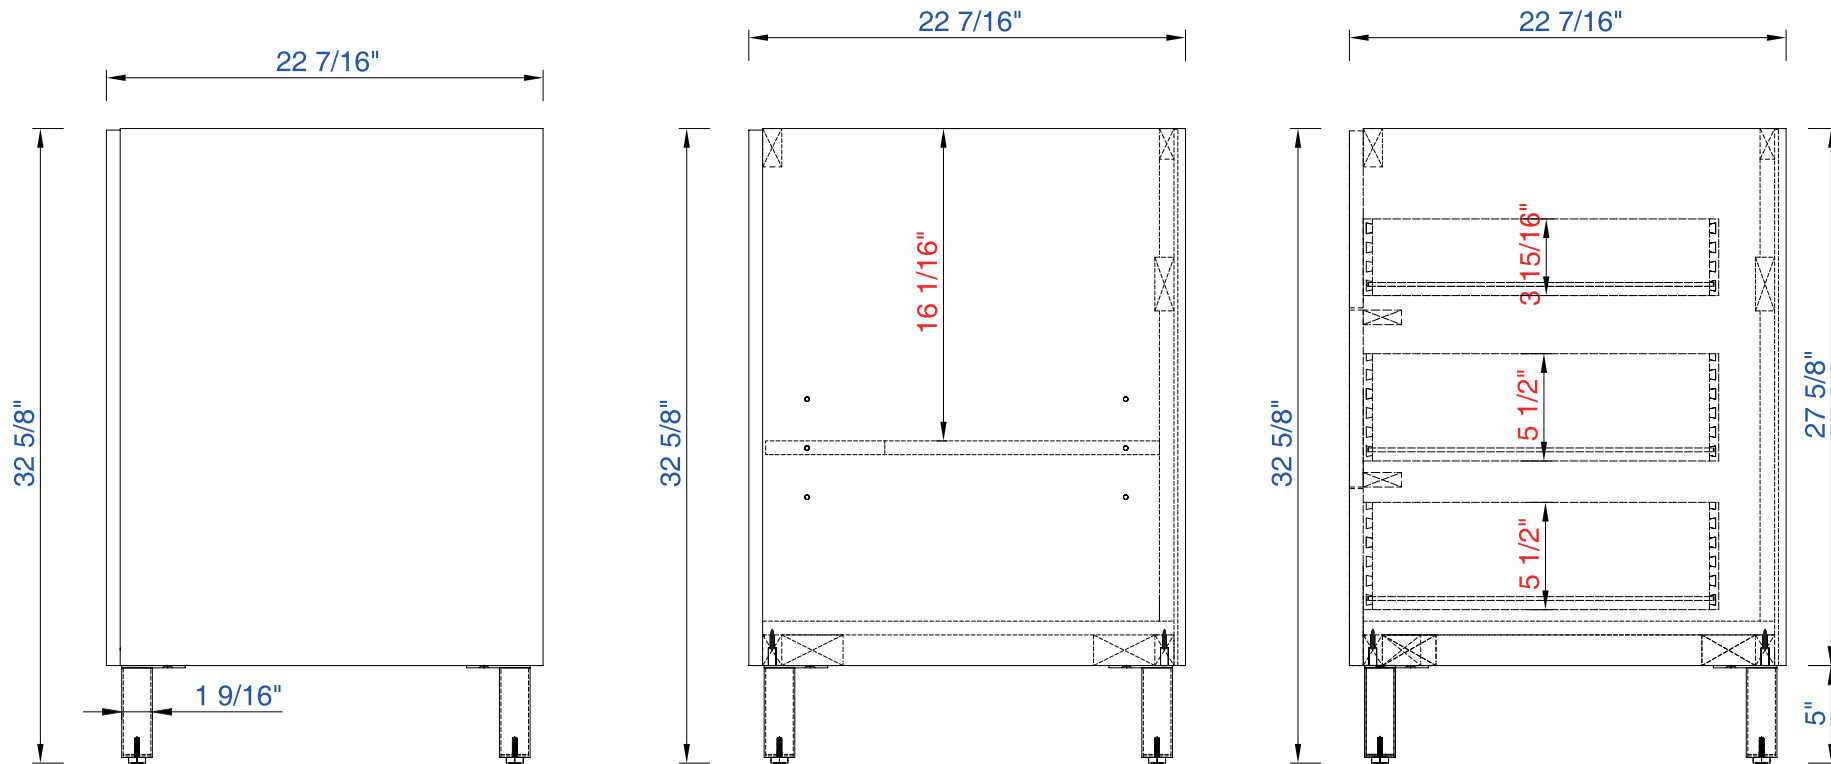

NOTE TWO: Internal Shelves (Shown) are designed to align with sinks in James Martin's Optional Countertops. Customers' own countertops and sinks may align differently, and modification may be required. Please consult our website for Countertop Diagrams: www.jamesmartinvanities.com

Item Number:

850-V60D-AWT
850-V60D-SOK

JAMES MARTIN

VANITIES™

Metropolitan 60" Cabinet

Diagrams with Dimensions
page 03 of 03

NOTE ONE: Countertops are not shown in these diagrams. (Cabinet Only)

NOTE TWO: This vanity does not have a Backsplash.

Please consult our website for Countertop Diagrams: www.jamesmartinvanities.com

1524mm

Item Number:

850-V60D-AWT
850-V60D-SOK

JAMES MARTIN

VANITIES™

Metropolitan 1524mm Cabinet

Diagrams with Dimensions
page 01 of 03

1524mm

Item Number:

850-V60D-AWT
850-V60D-SOK

JAMES MARTIN

VANITIES

Metropolitan 1524mm Cabinet

Diagrams with Dimensions
page 03 of 03

NOTE ONE: Countertops are not shown in these diagrams. (Cabinet Only)