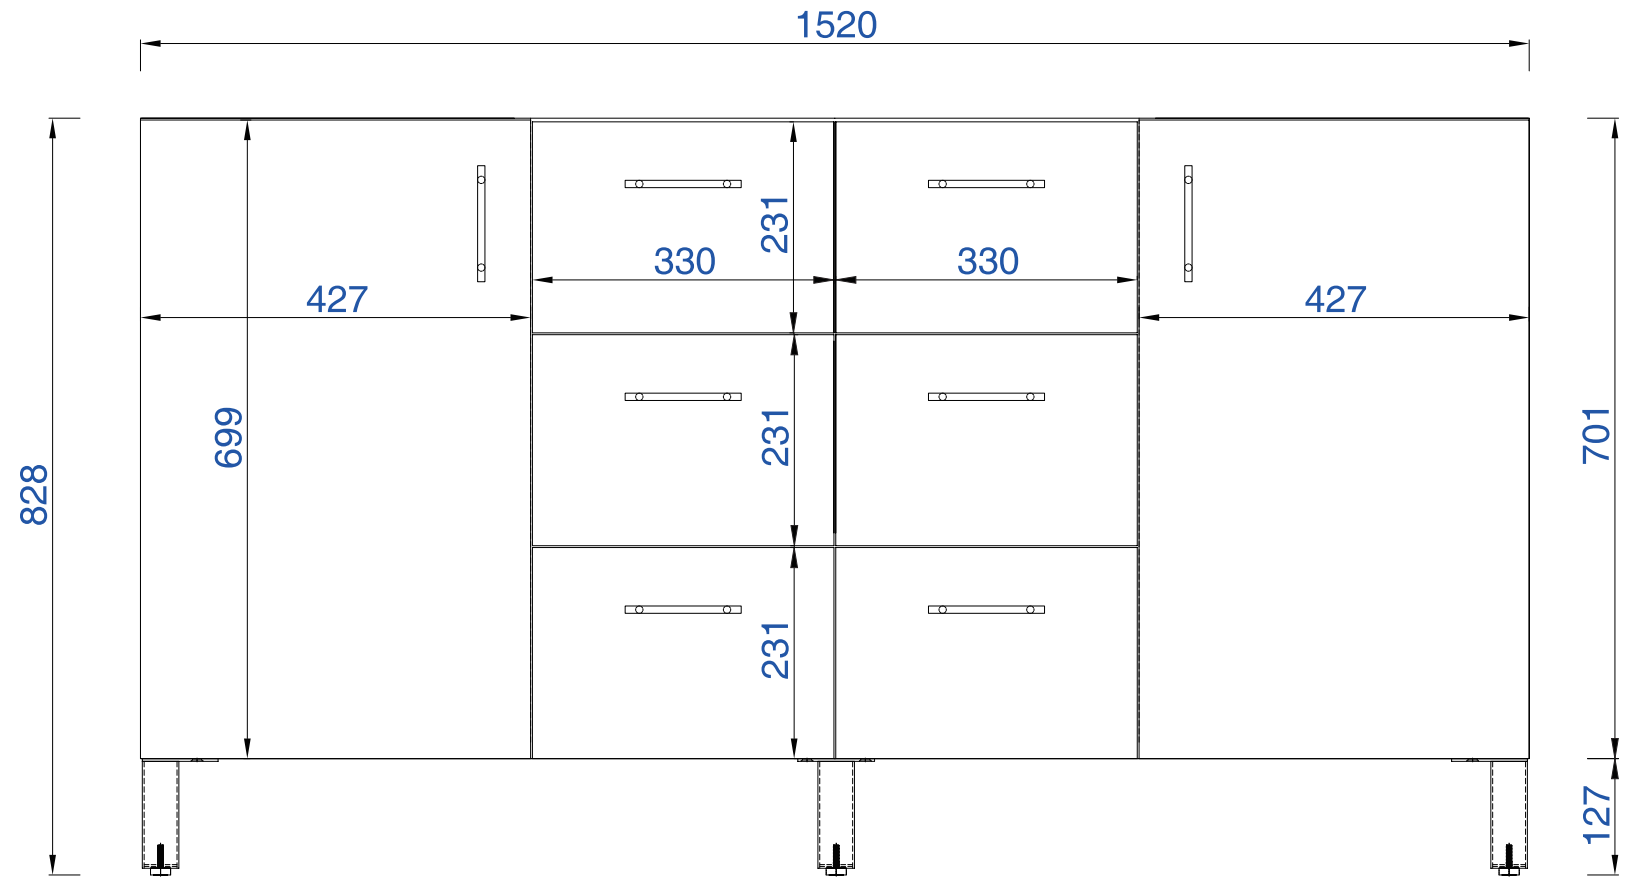

60" D

Item Number:
850-V60D-AWT
850-V60D-SOK

JAMES MARTIN

VANITIES™

Metropolitan 60" Cabinet

Diagrams with Dimensions
page 01 of 03

NOTE ONE: Countertops are not shown in these diagrams. (Cabinet Only)
NOTE TWO: This vanity does not have a Backsplash.
Please consult our website for Countertop Diagrams: www.jamesmartinvanities.com

Please consult our website for Countertop Diagrams: www.jamesmartinvanities.com

1524mm

Item Number:

850-V60D-AWT
850-V60D-SOK

JAMES MARTIN

VANITIES™

Metropolitan 1524mm Cabinet

Diagrams with Dimensions
page 01 of 03

Item Number:

850-V60D-AWT
850-V60D-SOK

JAMES MARTIN

VANITIES

Metropolitan 1524mm Cabinet

Diagrams with Dimensions
page 02 of 03

NOTE ONE: Countertops are not shown in these diagrams. (Cabinet Only)

NOTE TWO: Internal Shelves (Shown) are designed to align with sinks in James Martin's Optional Countertops. Customers' own countertops and sinks may align differently, and modification may be required. Please consult our website for Countertop Diagrams: www.jamesmartinvanities.com

1524mm

Item Number:

850-V60D-AWT
850-V60D-SOK

JAMES MARTIN

VANITIES

Metropolitan 1524mm Cabinet

Diagrams with Dimensions
page 03 of 03

NOTE ONE: Countertops are not shown in these diagrams. (Cabinet Only)