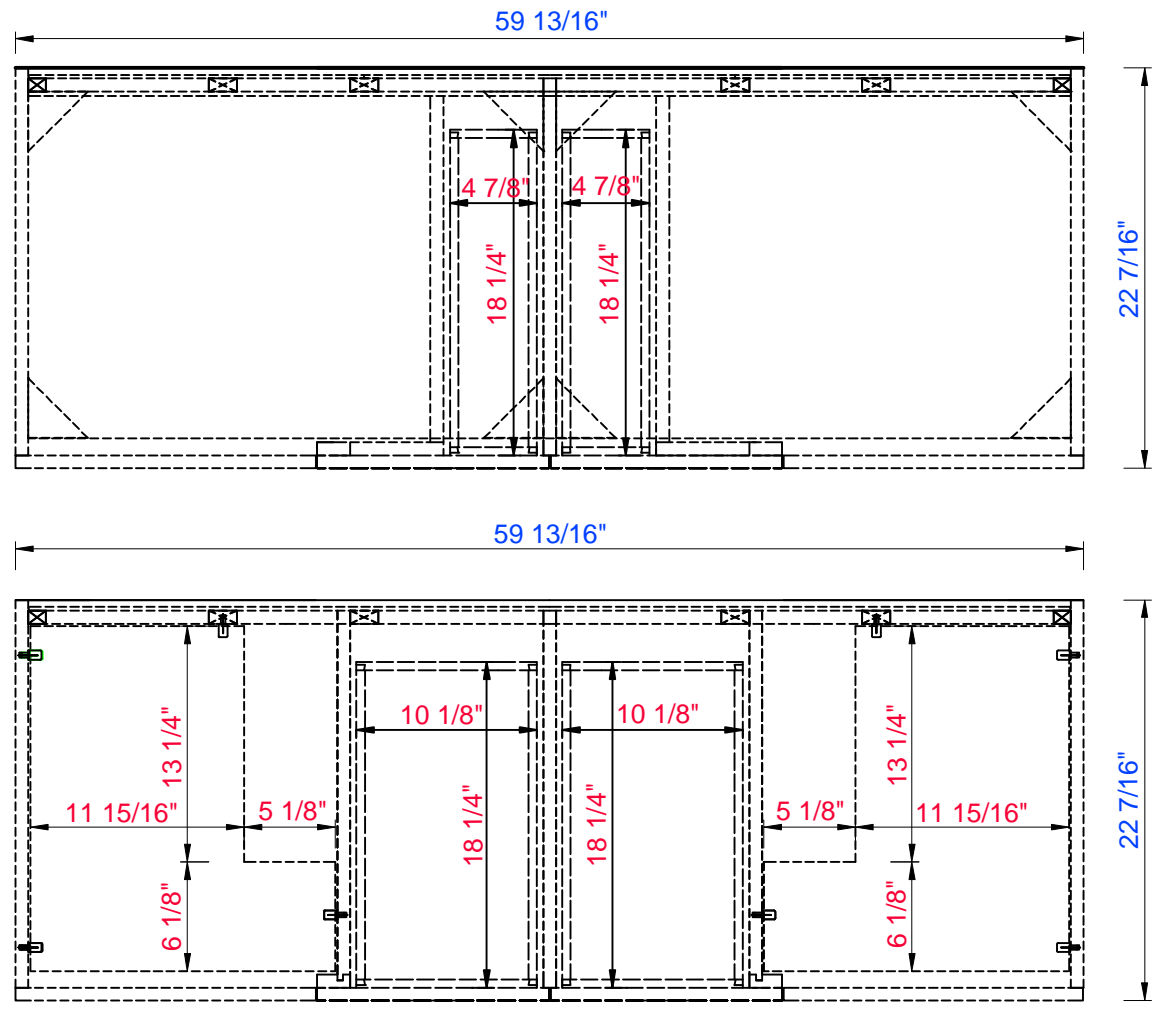

60" D

Item Number:
850-V60D-AWT
850-V60D-SOK

JAMES MARTIN

VANITIES™

Metropolitan 60" Cabinet

Diagrams with Dimensions
page 01 of 03

NOTE ONE: Countertops are not shown in these diagrams. (Cabinet Only)
NOTE TWO: This vanity does not have a Backsplash.
Please consult our website for Countertop Diagrams: www.jamesmartinvanities.com

60" D

Item Number:

850-V60D-AWT
850-V60D-SOK

JAMES MARTIN

VANITIES™

Metropolitan 60" Cabinet

Diagrams with Dimensions
page 02 of 03

NOTE ONE: Countertops are not shown in these diagrams. (Cabinet Only)

NOTE TWO: Internal Shelves (Shown) are designed to align with sinks in James Martin's Optional Countertops. Customers' own countertops and sinks may align differently, and modification may be required. Please consult our website for Countertop Diagrams: www.jamesmartinvanities.com

Please consult our website for Countertop Diagrams: www.jamesmartinvanities.com

1524mm

Item Number:

850-V60D-AWT
850-V60D-SOK

JAMES MARTIN

VANITIES™

Metropolitan 1524mm Cabinet

Diagrams with Dimensions
page 01 of 03