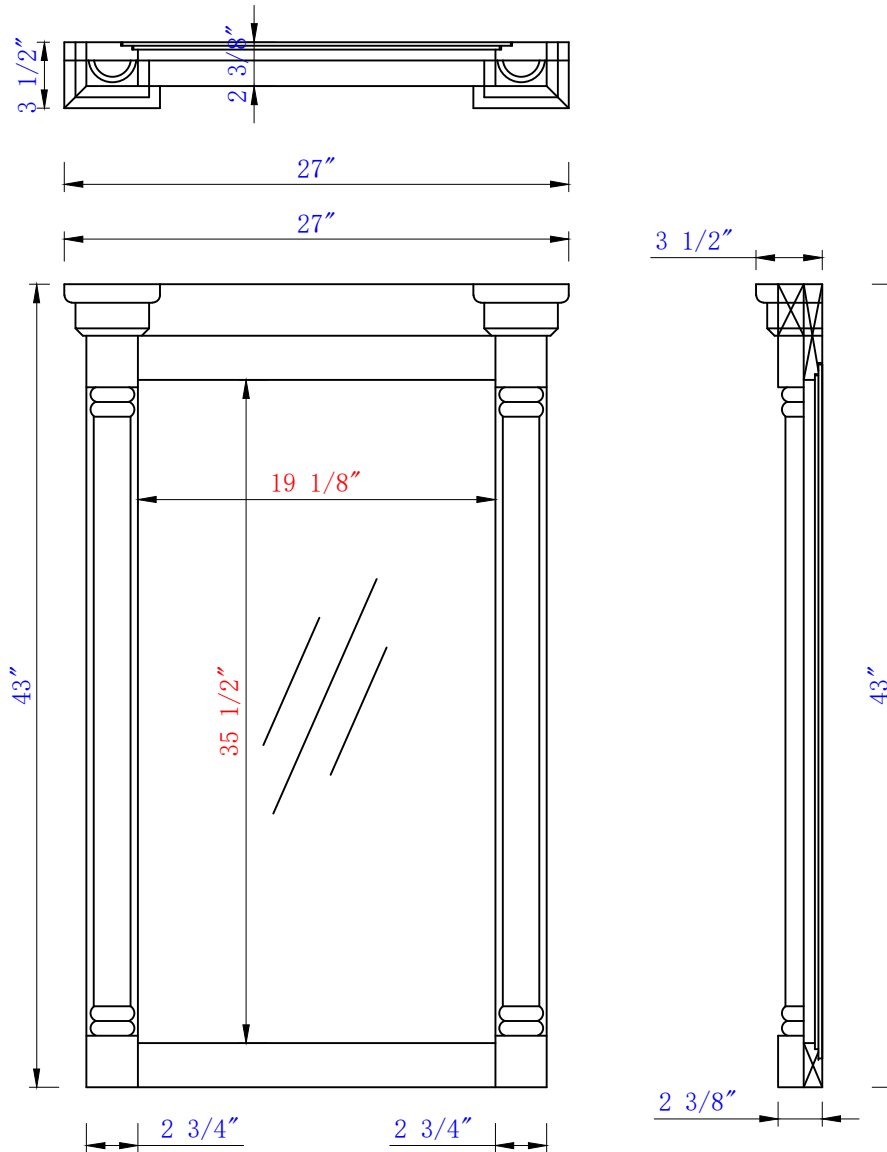

27"

Item Number:
238-107-5911
238-107-M27-BW

JAMES MARTIN

VANITIES™

Providence & Savannah 27" Mirror
Diagrams with Dimensions
page 01 of 01

686mm

Item Number:
238-107-5911
238-107-M27-BW

JAMES MARTIN

VANITIES™

Providence & Savannah 686mm Mirror
Diagrams with Dimensions
page 01 of 01