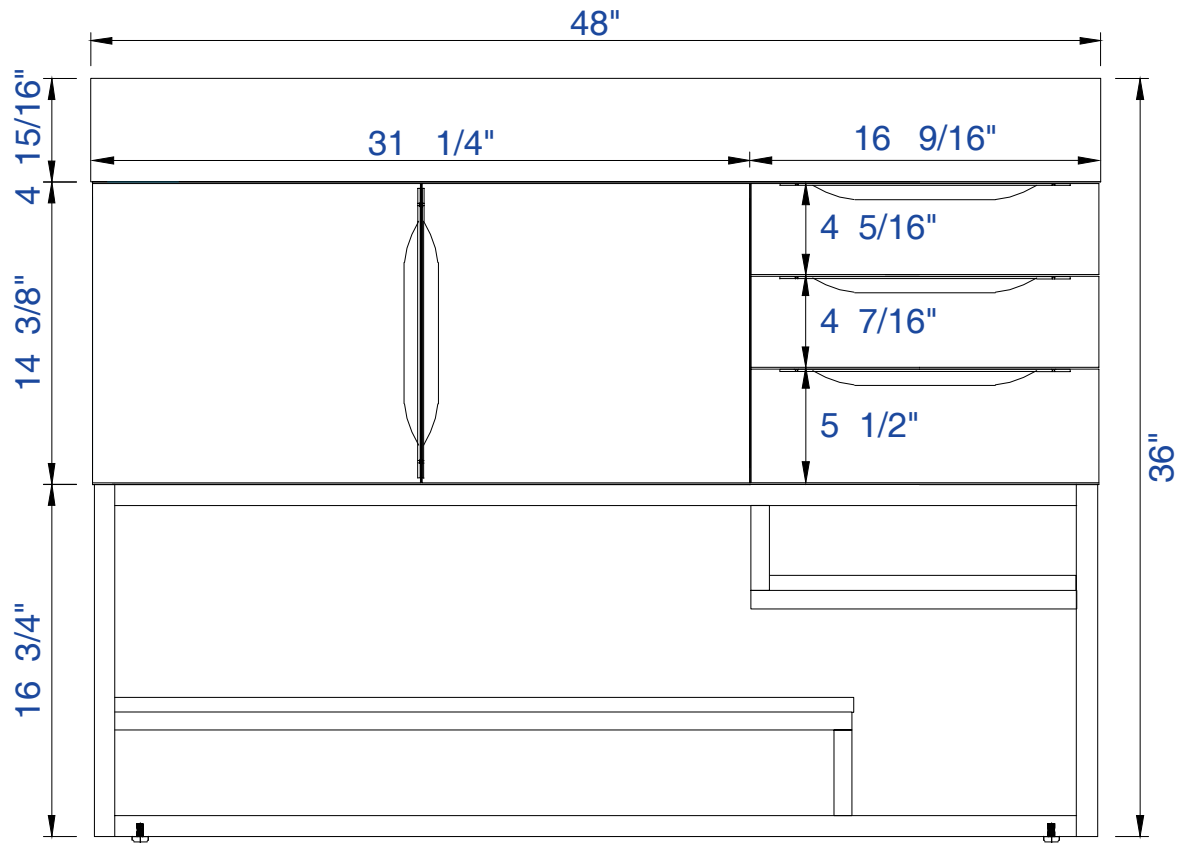

48"

Item Number:

- 388-V48-AGR-A
- 388-V48-CFO-A
- 388-V48-GW-A
- 388-V48-LTO-A

JAMES MARTIN

VANITIES™

Columbia 48" Cabinet

Diagrams with Dimensions
page 01 of 03

NOTE ONE: Countertop with integrated sink is shown on this cabinet
NOTE TWO: This vanity does not have a Backsplash

48"

Item Number:

JAMES MARTIN

Columbia 48" Cabinet

- 388-V48-AGR-A
- 388-V48-CFO-A
- 388-V48-GW-A
- 388-V48-LTO-A

VANITIES™

Diagrams with Dimensions
page 02 of 03

NOTE ONE: Countertop with integrated sink is shown on this cabinet
 NOTE TWO: This vanity does not have a Backsplash

48"

Item Number:

- 388-V48-AGR-A
- 388-V48-CFO-A
- 388-V48-GW-A
- 388-V48-LTO-A

JAMES MARTIN

VANITIES™

Columbia 48" Cabinet

Diagrams with Dimensions
page 03 of 03

NOTE ONE: Countertop with integrated sink is shown on this cabinet
NOTE TWO: This vanity does not have a Backsplash

1219mm

Item Number:

- 388-V48-AGR-A
- 388-V48-CFO-A
- 388-V48-GW-A
- 388-V48-LTO-A

JAMES MARTIN

VANITIES™

Columbia 1219mm Cabinet

Diagrams with Dimensions
page 01 of 03

NOTE ONE: Countertop with integrated sink is shown on this cabinet
NOTE TWO: This vanity does not have a Backsplash