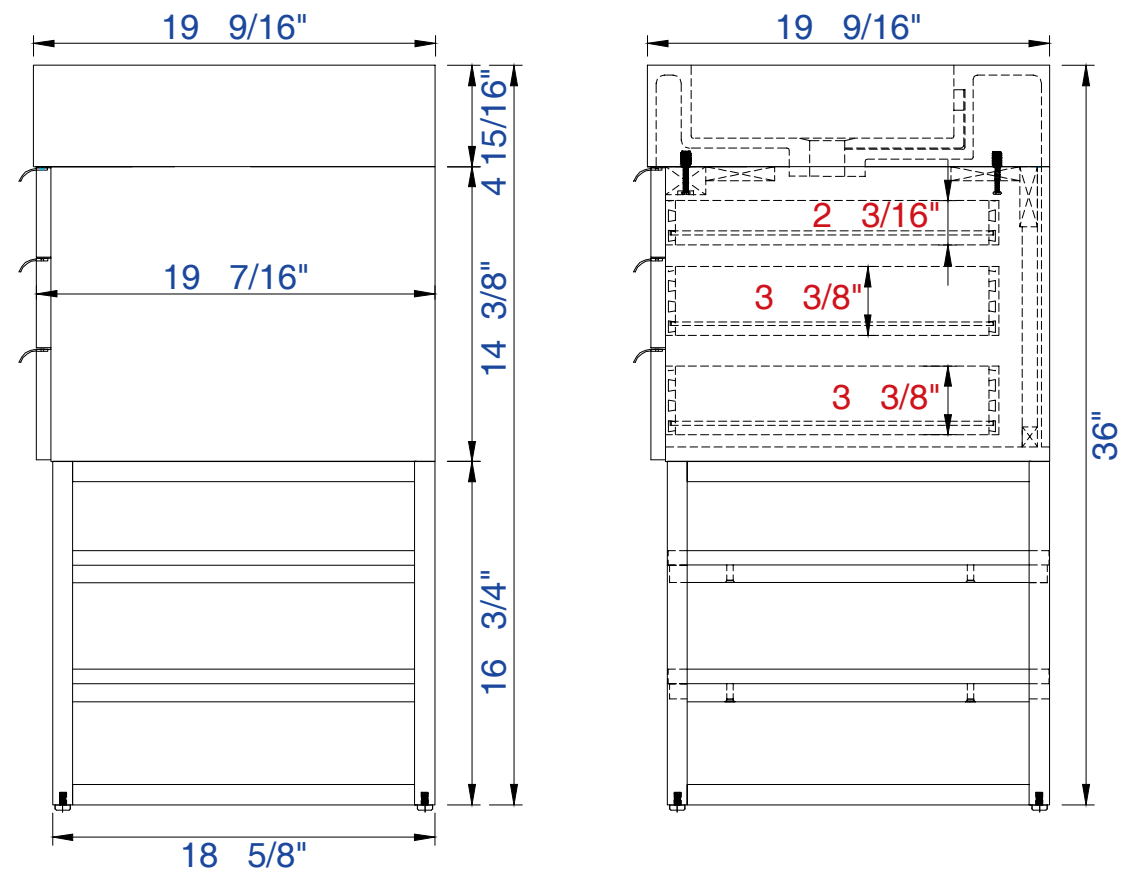

48"

Item Number:

JAMES MARTIN

Columbia 48" Cabinet

- 388-V48-AGR-A
- 388-V48-CFO-A
- 388-V48-GW-A
- 388-V48-LTO-A

VANITIES™

Diagrams with Dimensions
page 02 of 03

NOTE ONE: Countertop with integrated sink is shown on this cabinet
 NOTE TWO: This vanity does not have a Backsplash

48"

Item Number:

- 388-V48-AGR-A
- 388-V48-CFO-A
- 388-V48-GW-A
- 388-V48-LTO-A

JAMES MARTIN

VANITIES™

Columbia 48" Cabinet

Diagrams with Dimensions
page 03 of 03

NOTE ONE: Countertop with integrated sink is shown on this cabinet
NOTE TWO: This vanity does not have a Backsplash

1219mm

Item Number:

- 388-V48-AGR-A
- 388-V48-CFO-A
- 388-V48-GW-A
- 388-V48-LTO-A

JAMES MARTIN

VANITIES™

Columbia 1219mm Cabinet

Diagrams with Dimensions
page 01 of 03

NOTE ONE: Countertop with integrated sink is shown on this cabinet
NOTE TWO: This vanity does not have a Backsplash

1219mm

Item Number:

- 388-V48-AGR-A
- 388-V48-CFO-A
- 388-V48-GW-A
- 388-V48-LTO-A

JAMES MARTIN

VANITIES™

Columbia 1219mm Cabinet

Diagrams with Dimensions
page 02 of 03

NOTE ONE: Countertop with integrated sink is shown on this cabinet
NOTE TWO: This vanity does not have a Backsplash