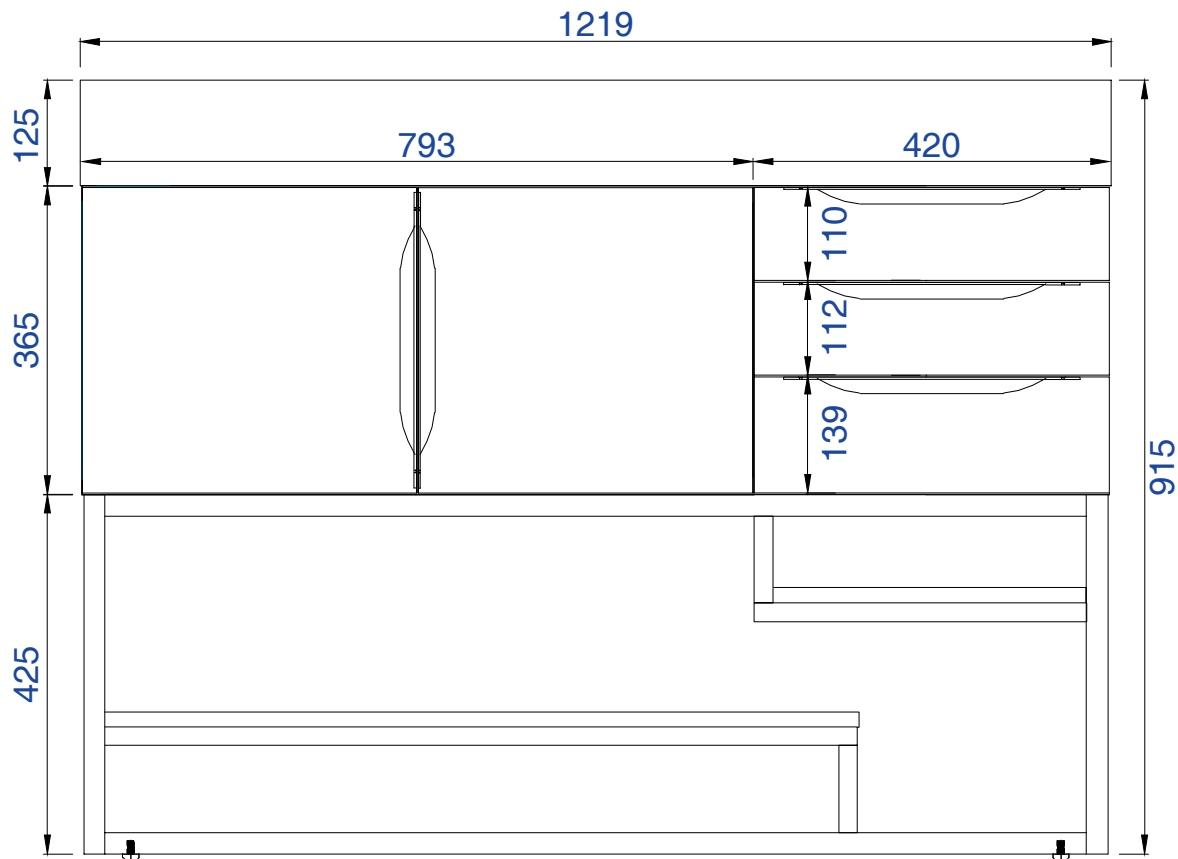

48"

Item Number:

- 388-V48-AGR-A
- 388-V48-CFO-A
- 388-V48-GW-A
- 388-V48-LTO-A

JAMES MARTIN

VANITIES™

Columbia 48" Cabinet

Diagrams with Dimensions
page 03 of 03

NOTE ONE: Countertop with integrated sink is shown on this cabinet
NOTE TWO: This vanity does not have a Backsplash

1219mm

Item Number:

- 388-V48-AGR-A
- 388-V48-CFO-A
- 388-V48-GW-A
- 388-V48-LTO-A

JAMES MARTIN

VANITIES™

Columbia 1219mm Cabinet

Diagrams with Dimensions
page 01 of 03

NOTE ONE: Countertop with integrated sink is shown on this cabinet
NOTE TWO: This vanity does not have a Backsplash

1219mm

Item Number:

- 388-V48-AGR-A
- 388-V48-CFO-A
- 388-V48-GW-A
- 388-V48-LTO-A

JAMES MARTIN

VANITIES™

Columbia 1219mm Cabinet

Diagrams with Dimensions
page 02 of 03

NOTE ONE: Countertop with integrated sink is shown on this cabinet
NOTE TWO: This vanity does not have a Backsplash

1219mm

Item Number:

- 388-V48-AGR-A
- 388-V48-CFO-A
- 388-V48-GW-A
- 388-V48-LTO-A

JAMES MARTIN

VANITIES™

Columbia 1219mm Cabinet

Diagrams with Dimensions
page 03 of 03

NOTE ONE: Countertop with integrated sink is shown on this cabinet
NOTE TWO: This vanity does not have a Backsplash