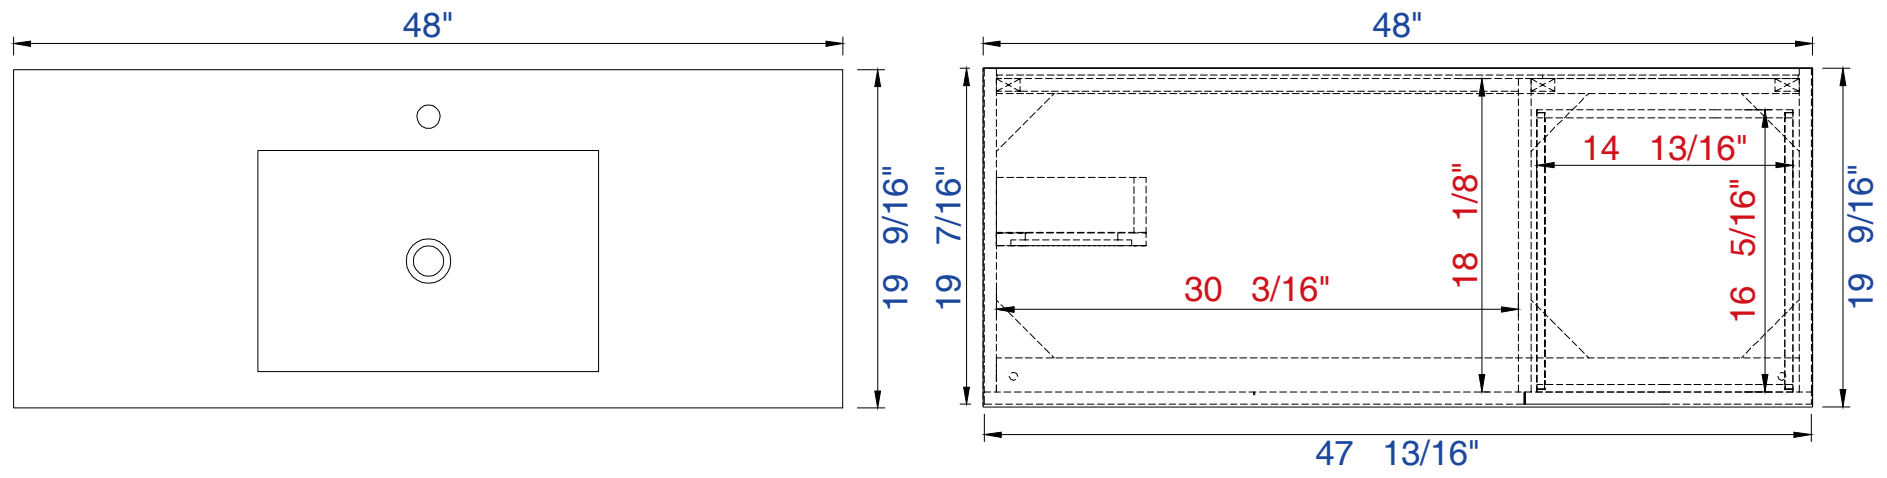

48"

Item Number:

- 388-V48-AGR-A
- 388-V48-CFO-A
- 388-V48-GW-A
- 388-V48-LTO-A

JAMES MARTIN

VANITIES™

Columbia 48" Cabinet

Diagrams with Dimensions
page 01 of 03

NOTE ONE: Countertop with integrated sink is shown on this cabinet
NOTE TWO: This vanity does not have a Backsplash

48"

Item Number:

JAMES MARTIN

Columbia 48" Cabinet

- 388-V48-AGR-A
- 388-V48-CFO-A
- 388-V48-GW-A
- 388-V48-LTO-A

VANITIES™

Diagrams with Dimensions
page 02 of 03

NOTE ONE: Countertop with integrated sink is shown on this cabinet
 NOTE TWO: This vanity does not have a Backsplash

48"

Item Number:

- 388-V48-AGR-A
- 388-V48-CFO-A
- 388-V48-GW-A
- 388-V48-LTO-A

JAMES MARTIN

VANITIES™

Columbia 48" Cabinet

Diagrams with Dimensions
page 03 of 03

NOTE ONE: Countertop with integrated sink is shown on this cabinet
NOTE TWO: This vanity does not have a Backsplash

1219mm

Item Number:

- 388-V48-AGR-A
- 388-V48-CFO-A
- 388-V48-GW-A
- 388-V48-LTO-A

JAMES MARTIN

VANITIES™

Columbia 1219mm Cabinet

Diagrams with Dimensions
page 01 of 03

NOTE ONE: Countertop with integrated sink is shown on this cabinet
NOTE TWO: This vanity does not have a Backsplash