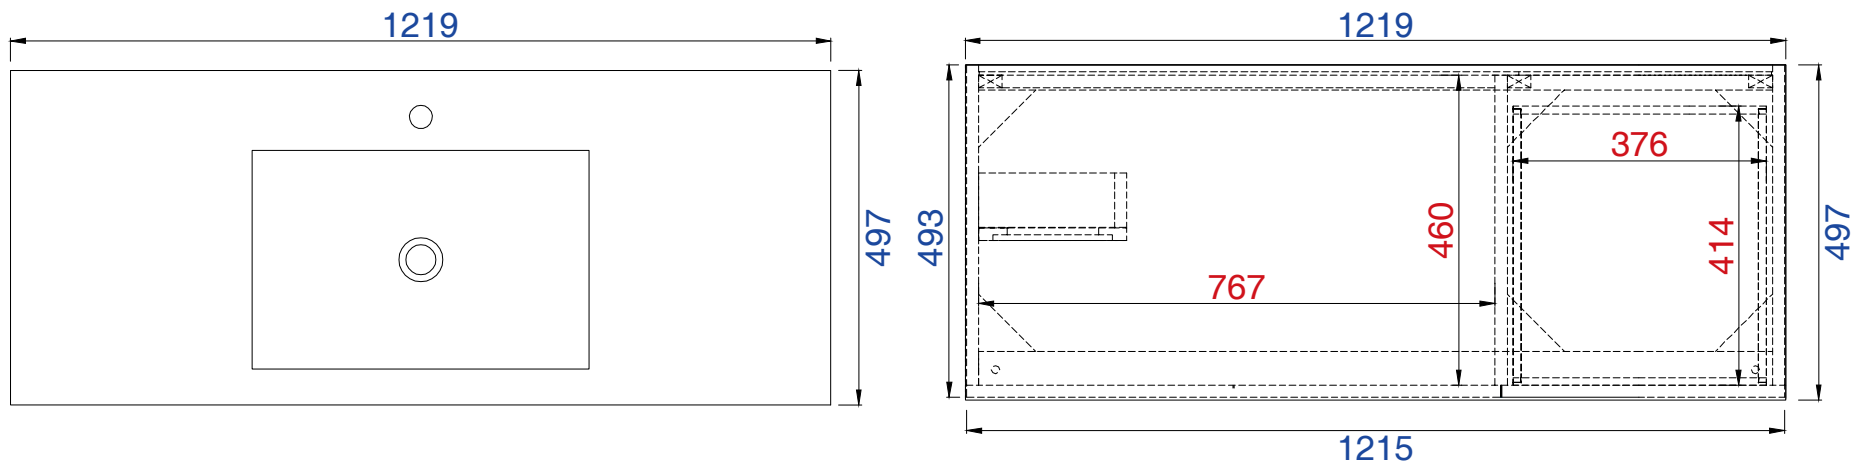

48"

Item Number:

- 388-V48-AGR-A
- 388-V48-CFO-A
- 388-V48-GW-A
- 388-V48-LTO-A

JAMES MARTIN

VANITIES™

Columbia 48" Cabinet

Diagrams with Dimensions
page 03 of 03

NOTE ONE: Countertop with integrated sink is shown on this cabinet
NOTE TWO: This vanity does not have a Backsplash

1219mm

Item Number:

- 388-V48-AGR-A
- 388-V48-CFO-A
- 388-V48-GW-A
- 388-V48-LTO-A

JAMES MARTIN

VANITIES™

Columbia 1219mm Cabinet

Diagrams with Dimensions
page 01 of 03

NOTE ONE: Countertop with integrated sink is shown on this cabinet
NOTE TWO: This vanity does not have a Backsplash

1219mm

Item Number:

- 388-V48-AGR-A
- 388-V48-CFO-A
- 388-V48-GW-A
- 388-V48-LTO-A

JAMES MARTIN

VANITIES™

Columbia 1219mm Cabinet

Diagrams with Dimensions
page 02 of 03

NOTE ONE: Countertop with integrated sink is shown on this cabinet
NOTE TWO: This vanity does not have a Backsplash

1219mm

Item Number:

- 388-V48-AGR-A
- 388-V48-CFO-A
- 388-V48-GW-A
- 388-V48-LTO-A

JAMES MARTIN

VANITIES™

Columbia 1219mm Cabinet

Diagrams with Dimensions
page 03 of 03

NOTE ONE: Countertop with integrated sink is shown on this cabinet
NOTE TWO: This vanity does not have a Backsplash