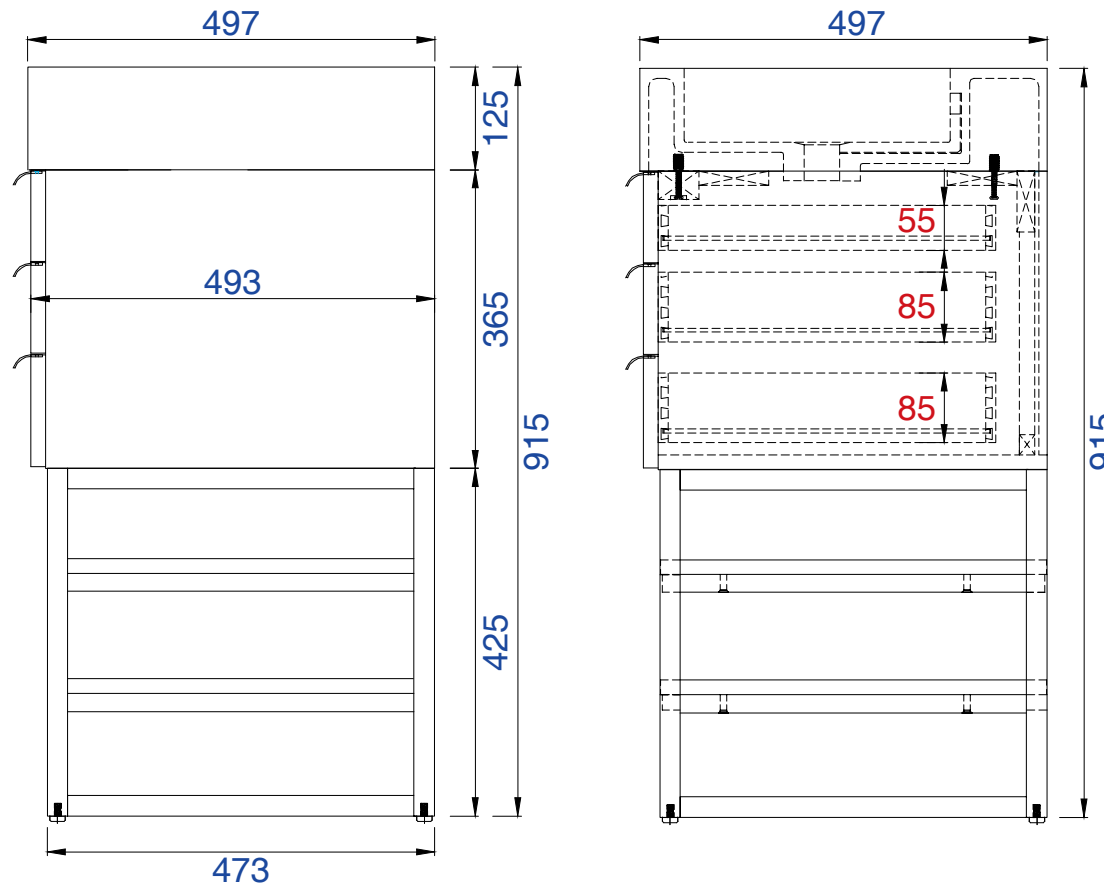

48"

Item Number:

- 388-V48-AGR-A
- 388-V48-CFO-A
- 388-V48-GW-A
- 388-V48-LTO-A

JAMES MARTIN

VANITIES™

Columbia 48" Cabinet

Diagrams with Dimensions
page 03 of 03

NOTE ONE: Countertop with integrated sink is shown on this cabinet
NOTE TWO: This vanity does not have a Backsplash

1219mm

Item Number:

- 388-V48-AGR-A
- 388-V48-CFO-A
- 388-V48-GW-A
- 388-V48-LTO-A

JAMES MARTIN

VANITIES™

Columbia 1219mm Cabinet

Diagrams with Dimensions
page 01 of 03

NOTE ONE: Countertop with integrated sink is shown on this cabinet
NOTE TWO: This vanity does not have a Backsplash

1219mm

Item Number:

- 388-V48-AGR-A
- 388-V48-CFO-A
- 388-V48-GW-A
- 388-V48-LTO-A

JAMES MARTIN

VANITIES™

Columbia 1219mm Cabinet

Diagrams with Dimensions
page 02 of 03

NOTE ONE: Countertop with integrated sink is shown on this cabinet
NOTE TWO: This vanity does not have a Backsplash

1219mm

Item Number:

- 388-V48-AGR-A
- 388-V48-CFO-A
- 388-V48-GW-A
- 388-V48-LTO-A

JAMES MARTIN

VANITIES™

Columbia 1219mm Cabinet

Diagrams with Dimensions
page 03 of 03

NOTE ONE: Countertop with integrated sink is shown on this cabinet
NOTE TWO: This vanity does not have a Backsplash