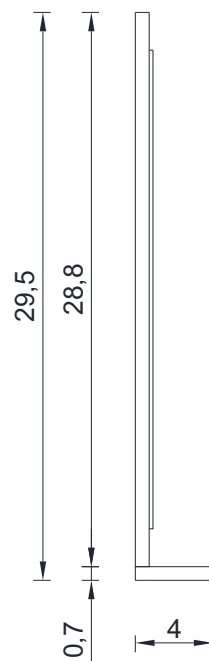

# RIPLEY COLLECTION MIRROR

FRONT VIEW

AT-60-M

60"

# RIPLEY COLLECTION MIRROR

SIDE VIEW

AT-60-M

**ALYA**  
Bath

60"

# RIPLEY COLLECTION MIRROR

TOP VIEW

AT-60-M

**ALYA**  
Bath