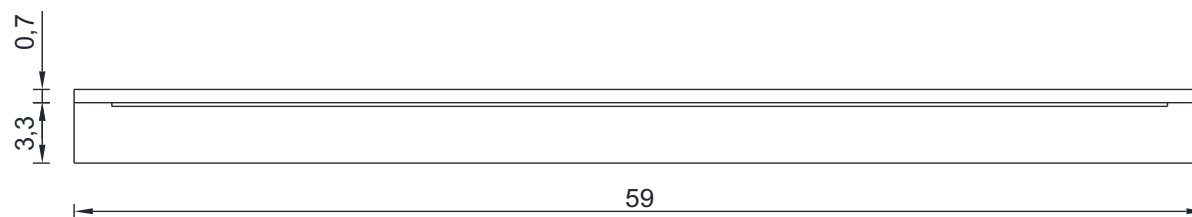

# RIPLEY COLLECTION MIRROR

SIDE VIEW

AT-60-M

**ALYA**  
Bath

60"

# RIPLEY COLLECTION MIRROR

TOP VIEW

AT-60-M

**ALYA**  
Bath