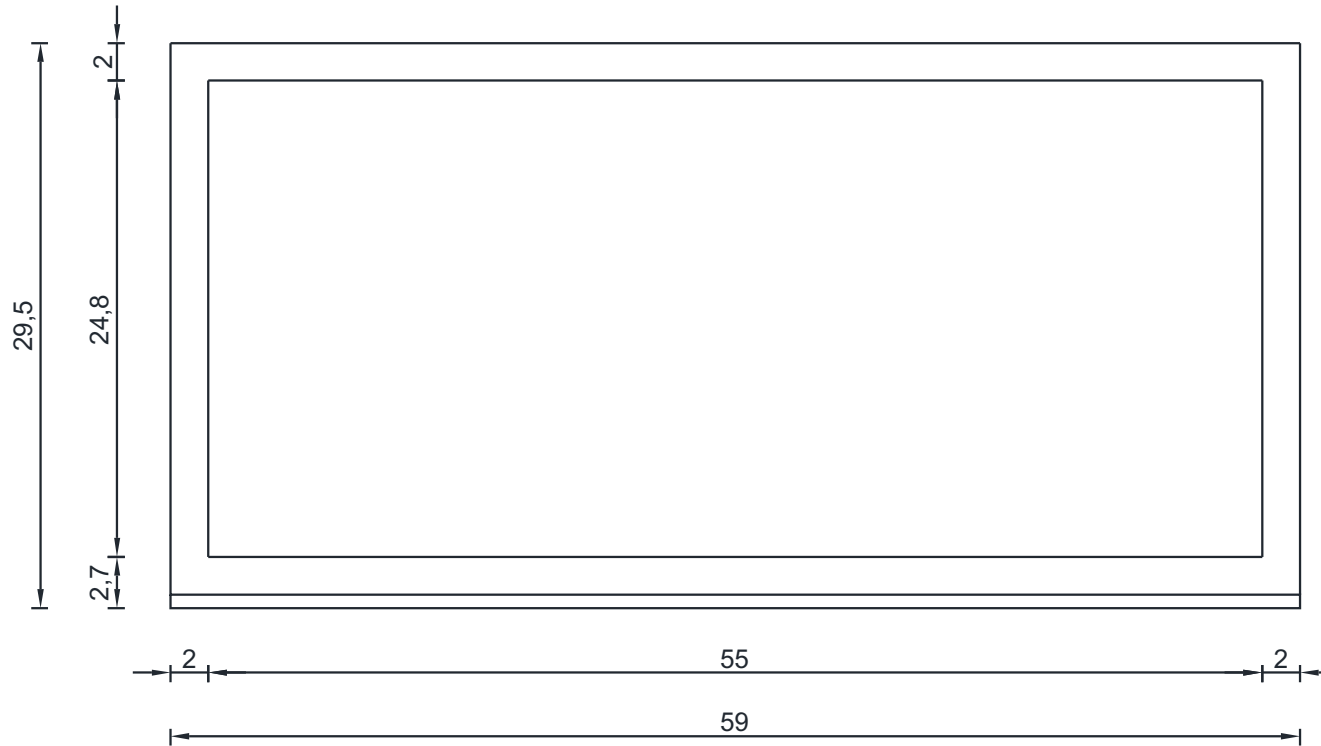

# RIPLEY COLLECTION MIRROR

FRONT VIEW

AT-60-M

60"

# RIPLEY COLLECTION MIRROR

SIDE VIEW

AT-60-M

**ALYA**  
Bath

60"

# RIPLEY COLLECTION MIRROR

TOP VIEW

AT-60-M

**ALYA**  
Bath