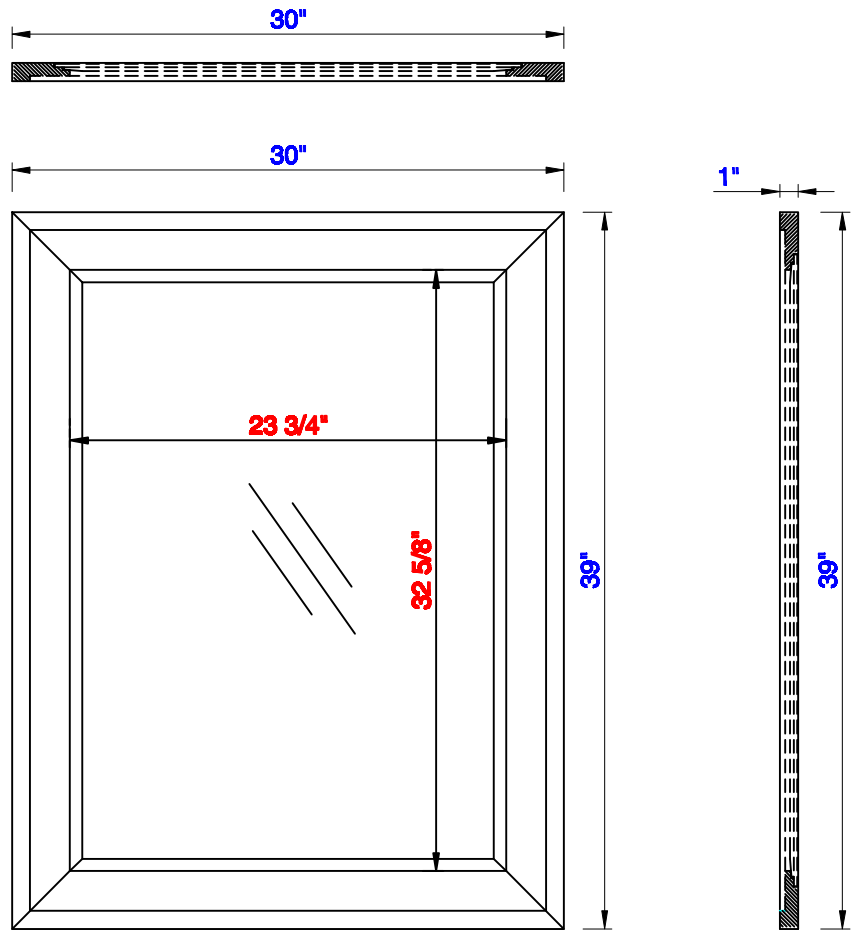

30"

Item Number:
E444-M30-MCA
E444-M30-GW

JAMES MARTIN

VANITIES™

Addison 30" Mirror
Diagrams with Dimensions
page 01 of 01

762mm

Item Number:
E444-M30-MCA
E444-M30-GW

JAMES MARTIN

VANITIES™

Addison 762mm Mirror
Diagrams with Dimensions
page 01 of 01