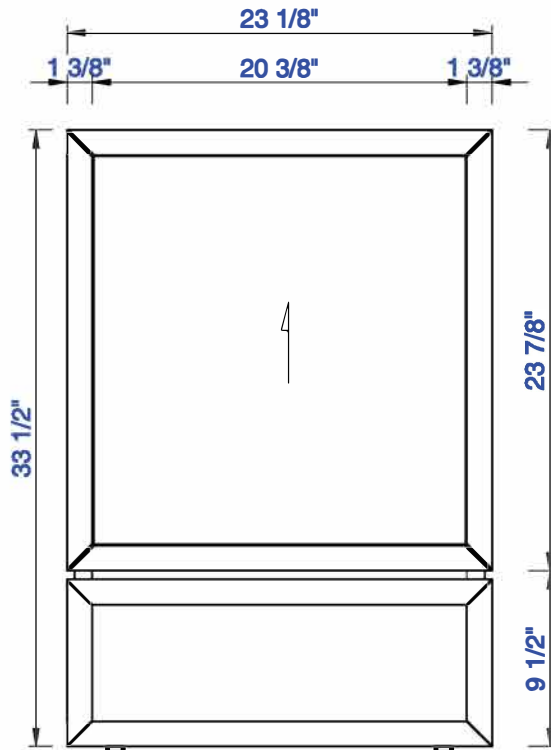

36"

Item Number:
E645-V36-MCA
E645-V36-GW

JAMES MARTIN

VANITIES™

Athens 36" Single Vanity Cabinet
Diagrams with Dimensions
page 01 of 03

NOTE ONE: Countertops are not shown in these diagrams. (Cabinet Only)

Version:202010

36"

Item Number:
E645-V36-MCA
E645-V36-GW

JAMES MARTIN

VANITIES™

Athens 36" Single Vanity Cabinet
Diagrams with Dimensions
page 03 of 03

NOTE ONE: Countertops are not shown in these diagrams . (Cabinet Only)

Version:202010

914mm

Item Number:
E645-V36-MCA
E645-V36-GW

JAMES MARTIN

VANITIES™

Athens 914mm Single Vanity Cabinet
Diagrams with Dimensions
page 02 of 03

NOTE ONE: Countertops are not shown in these diagrams . (Cabinet Only)

Version:202010

914mm

Item Number:
E645-V36-MCA
E645-V36-GW

JAMES MARTIN

VANITIES™

Athens 914mm Single Vanity Cabinet
Diagrams with Dimensions
page 03 of 03

NOTE ONE: Countertops are not shown in these diagrams . (Cabinet Only)