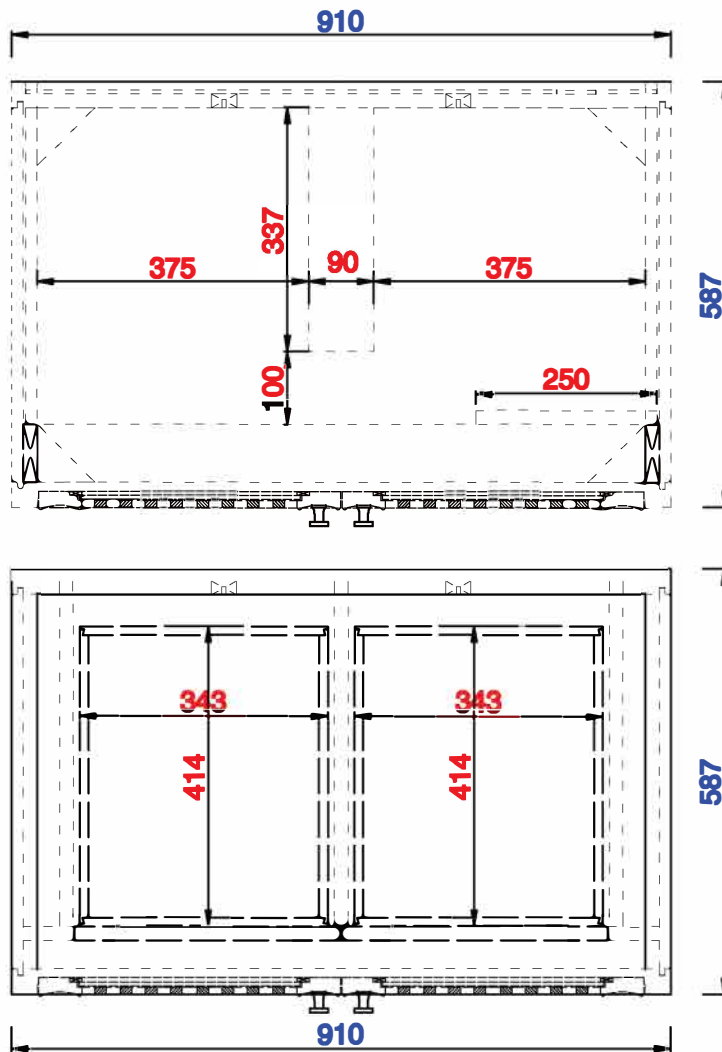

36"

Item Number:
E645-V36-MCA
E645-V36-GW

JAMES MARTIN

VANITIES™

Athens 36" Single Vanity Cabinet
Diagrams with Dimensions
page 01 of 03

NOTE ONE: Countertops are not shown in these diagrams. (Cabinet Only)

Version:202010

914mm

Item Number:
E645-V36-MCA
E645-V36-GW

JAMES MARTIN

VANITIES™

Athens 914mm Single Vanity Cabinet
Diagrams with Dimensions
page 02 of 03

NOTE ONE: Countertops are not shown in these diagrams . (Cabinet Only)

NOTE TWO: Internal Shelves (Shown) are designed to align with sinks in James Martin's Optional Countertops. Customer's own countertops and sinks may align differently, and modification may be required. Please consult our website for Countertop Diagrams: www.jamesmartinvanities.com

Version:202010

914mm

Item Number:
E645-V36-MCA
E645-V36-GW

JAMES MARTIN

VANITIES™

Athens 914mm Single Vanity Cabinet
Diagrams with Dimensions
page 03 of 03

NOTE ONE: Countertops are not shown in these diagrams . (Cabinet Only)