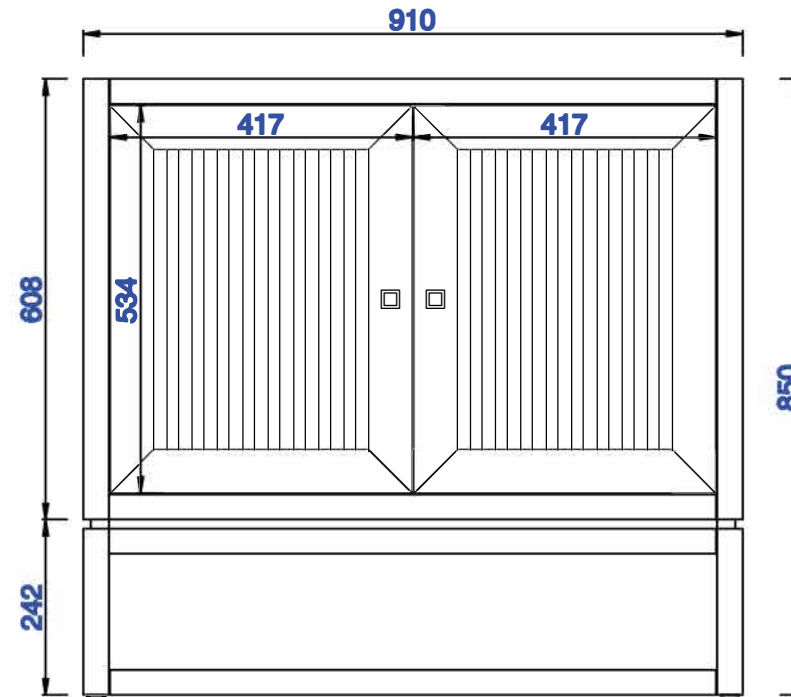

36"

Item Number:
E645-V36-MCA
E645-V36-GW

JAMES MARTIN

VANITIES™

Athens 36" Single Vanity Cabinet
Diagrams with Dimensions
page 01 of 03

NOTE ONE: Countertops are not shown in these diagrams. (Cabinet Only)

Athens 914mm Single Vanity Cabinet
Diagrams with Dimensions
page 01 of 03

NOTE ONE: Countertops are not shown in these diagrams. (Cabinet Only)

NOTE TWO: This vanity does not have a Backsplash.

Please consult our website for Countertop Diagrams: www.jamesmartinvanities.com

Version:202010

914mm

Item Number:
E645-V36-MCA
E645-V36-GW

JAMES MARTIN

VANITIES™

Athens 914mm Single Vanity Cabinet
Diagrams with Dimensions
page 02 of 03

NOTE ONE: Countertops are not shown in these diagrams . (Cabinet Only)