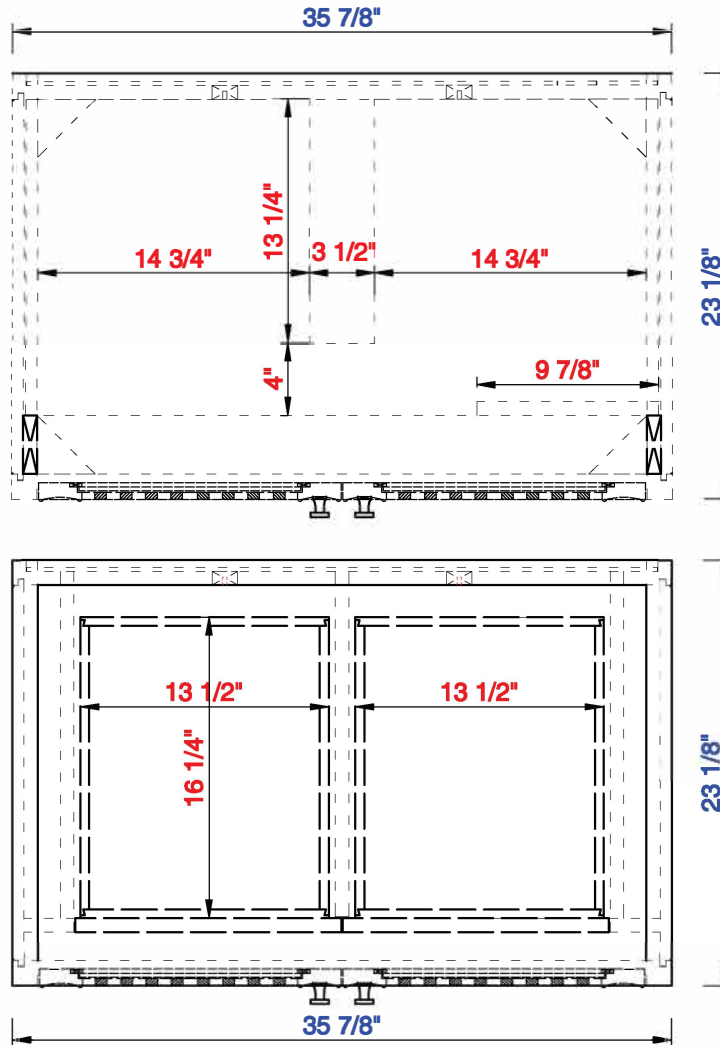

36"

Item Number:
E645-V36-MCA
E645-V36-GW

JAMES MARTIN

VANITIES™

Athens 36" Single Vanity Cabinet
Diagrams with Dimensions
page 02 of 03

NOTE ONE: Countertops are not shown in these diagrams . (Cabinet Only)

NOTE TWO: Internal Shelves (Shown) are designed to align with sinks in James Martin's Optional Countertops. Customer's own countertops and sinks may align differently, and modification may be required. Please consult our website for Countertop Diagrams: www.jamesmartinvanities.com

Version:202010