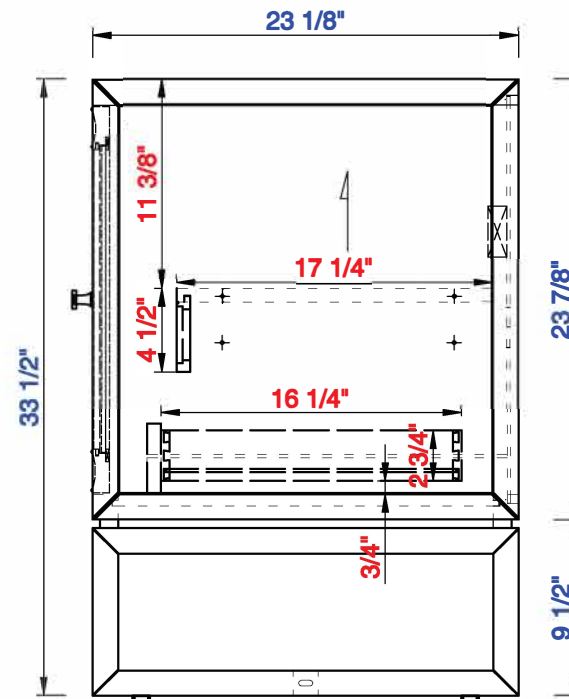

36"

Item Number:
E645-V36-MCA
E645-V36-GW

JAMES MARTIN

VANITIES™

Athens 36" Single Vanity Cabinet
Diagrams with Dimensions
page 01 of 03

NOTE ONE: Countertops are not shown in these diagrams. (Cabinet Only)

Version:202010

36"

Item Number:
E645-V36-MCA
E645-V36-GW

JAMES MARTIN

VANITIES™

Athens 36" Single Vanity Cabinet
Diagrams with Dimensions
page 03 of 03

NOTE ONE: Countertops are not shown in these diagrams . (Cabinet Only)

Version:202010

914mm

Item Number:
E645-V36-MCA
E645-V36-GW

JAMES MARTIN

VANITIES™

Athens 914mm Single Vanity Cabinet
Diagrams with Dimensions
page 02 of 03

NOTE ONE: Countertops are not shown in these diagrams . (Cabinet Only)

Version:202010

914mm

Item Number:
E645-V36-MCA
E645-V36-GW

JAMES MARTIN

VANITIES™

Athens 914mm Single Vanity Cabinet
Diagrams with Dimensions
page 03 of 03

NOTE ONE: Countertops are not shown in these diagrams . (Cabinet Only)