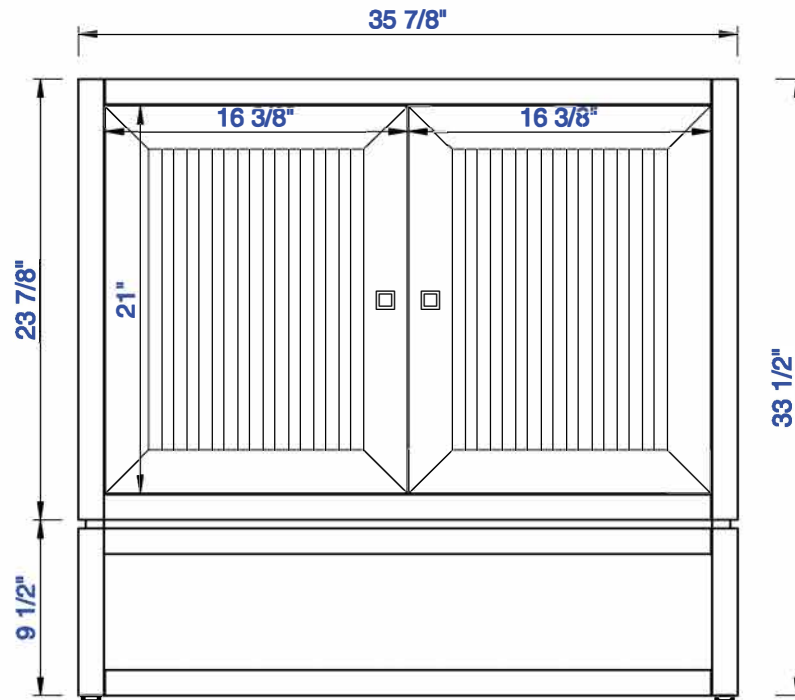

36"

Item Number:
E645-V36-MCA
E645-V36-GW

JAMES MARTIN

VANITIES™

Athens 36" Single Vanity Cabinet
Diagrams with Dimensions
page 01 of 03

NOTE ONE: Countertops are not shown in these diagrams. (Cabinet Only)

NOTE TWO: This vanity does not have a Backsplash.

Please consult our website for Countertop Diagrams: www.jamesmartinvanities.com

Version:202010

36"

Item Number:
E645-V36-MCA
E645-V36-GW

JAMES MARTIN

VANITIES™

Athens 36" Single Vanity Cabinet
Diagrams with Dimensions
page 02 of 03

NOTE ONE: Countertops are not shown in these diagrams . (Cabinet Only)

NOTE TWO: Internal Shelves (Shown) are designed to align with sinks in James Martin's Optional Countertops. Customer's own countertops and sinks may align differently, and modification may be required. Please consult our website for Countertop Diagrams: www.jamesmartinvanities.com

Version:202010

36"

Item Number:
E645-V36-MCA
E645-V36-GW

JAMES MARTIN

VANITIES™

Athens 36" Single Vanity Cabinet
Diagrams with Dimensions
page 03 of 03

NOTE ONE: Countertops are not shown in these diagrams . (Cabinet Only)