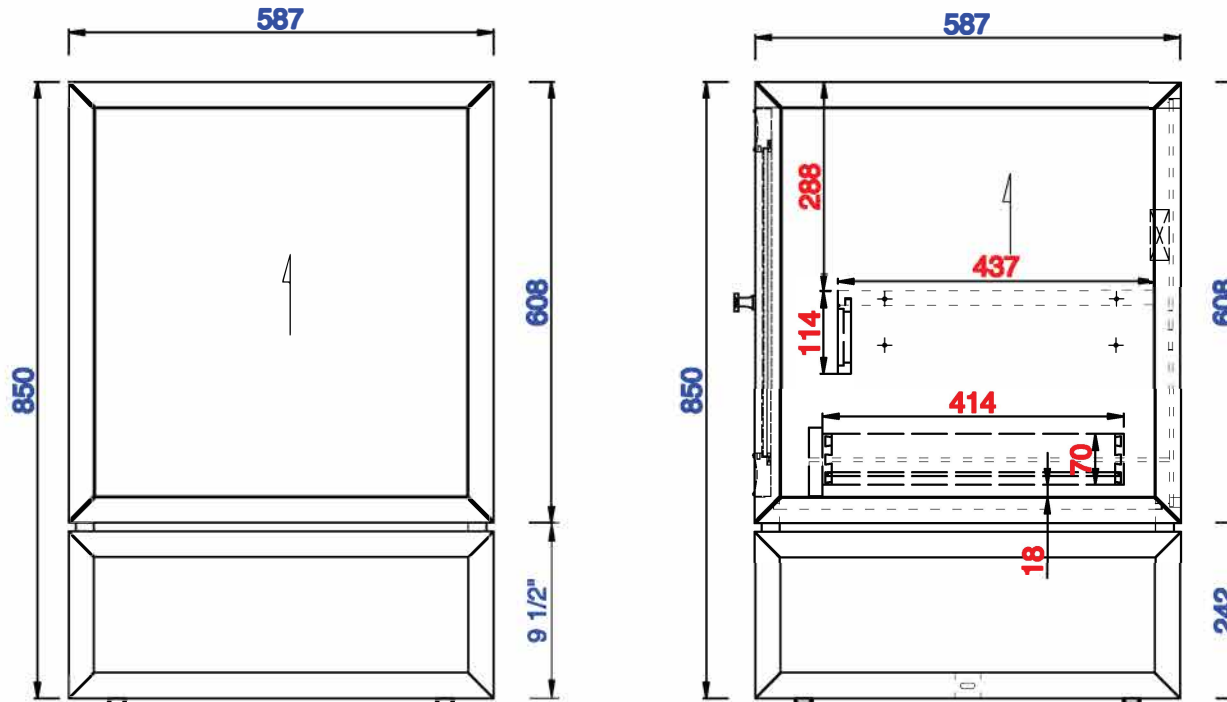

36"

Item Number:
E645-V36-MCA
E645-V36-GW

JAMES MARTIN

VANITIES™

Athens 36" Single Vanity Cabinet
Diagrams with Dimensions
page 01 of 03

NOTE ONE: Countertops are not shown in these diagrams. (Cabinet Only)

Version:202010

914mm

Item Number:
E645-V36-MCA
E645-V36-GW

JAMES MARTIN

VANITIES™

Athens 914mm Single Vanity Cabinet
Diagrams with Dimensions
page 02 of 03

NOTE ONE: Countertops are not shown in these diagrams . (Cabinet Only)

NOTE TWO: Internal Shelves (Shown) are designed to align with sinks in James Martin's Optional Countertops. Customer's own countertops and sinks may align differently, and modification may be required. Please consult our website for Countertop Diagrams: www.jamesmartinvanities.com

Version:202010

914mm

Item Number:
E645-V36-MCA
E645-V36-GW

JAMES MARTIN

VANITIES™

Athens 914mm Single Vanity Cabinet
Diagrams with Dimensions
page 03 of 03

NOTE ONE: Countertops are not shown in these diagrams . (Cabinet Only)