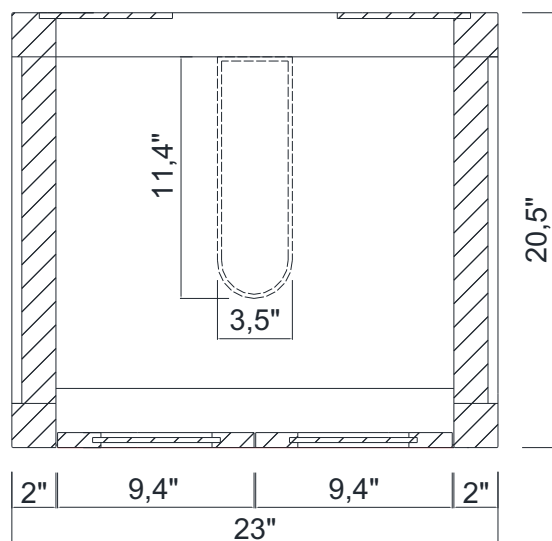

NORWALK COLLECTION

FRONT VIEW

Vanity With Top

Vanity Without Top

HE-101-24-CWMT & HE-101-24

NORWALK COLLECTION

SIDE VIEW

A-A SECTION

HE-101-24-CWMT & HE-101-24

NORWALK COLLECTION

B-B SECTION

TOP VIEW

HE-101-24-CWMT & HE-101-24