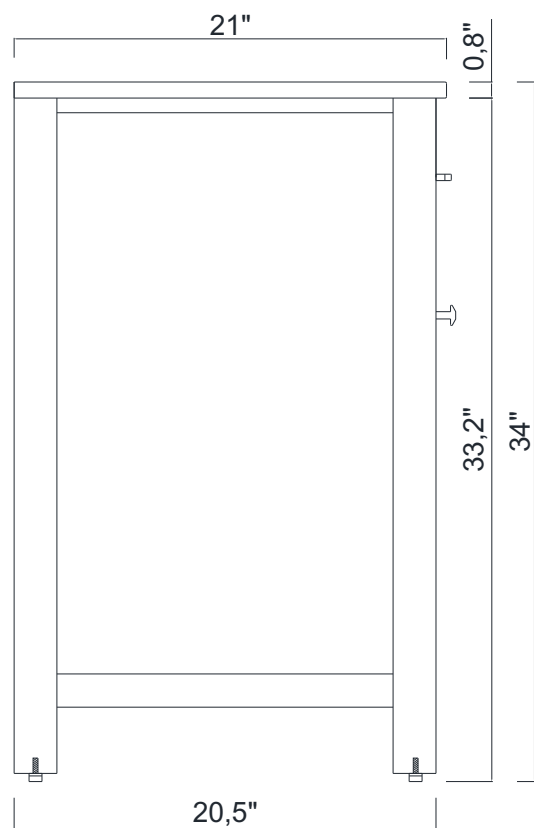

NORWALK COLLECTION

FRONT VIEW

Vanity With Top

Vanity Without Top

HE-101-24-CWMT & HE-101-24

NORWALK COLLECTION

SIDE VIEW

A-A SECTION

HE-101-24-CWMT & HE-101-24

NORWALK COLLECTION

B-B SECTION

TOP VIEW

HE-101-24-CWMT & HE-101-24