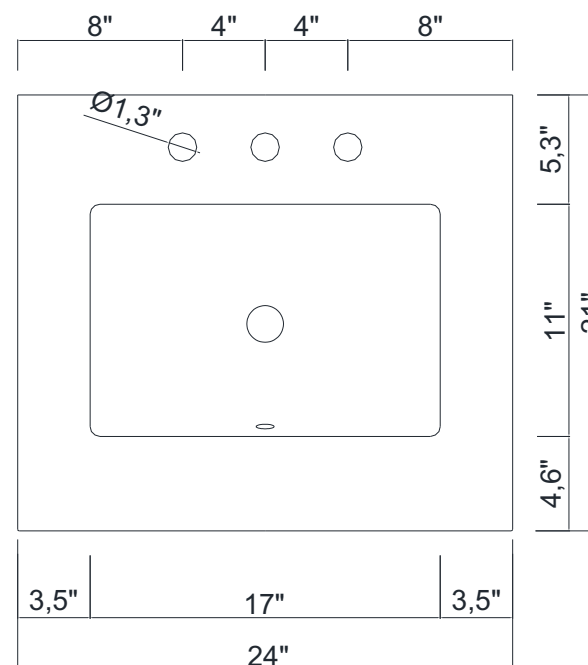

NORWALK COLLECTION

FRONT VIEW

Vanity With Top

Vanity Without Top

HE-101-24-CWMT & HE-101-24

NORWALK COLLECTION

SIDE VIEW

A-A SECTION

HE-101-24-CWMT & HE-101-24

NORWALK COLLECTION

B-B SECTION

TOP VIEW

HE-101-24-CWMT & HE-101-24