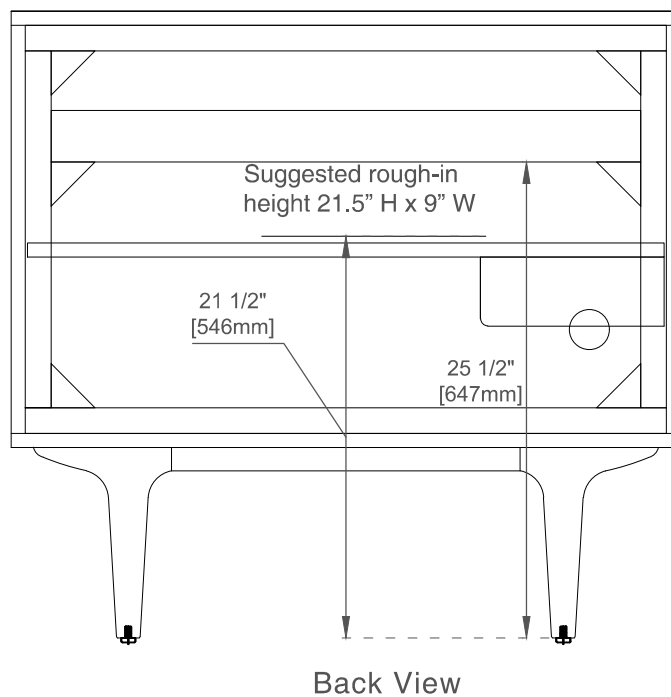

Bamboo Storage Tray: No

Drawer Box Material and Construction: No

Hardware Material and Finish: Zinc Alloy in Champagne Brass Color

Fits Drain Hole Size: 1-3/4"

Full Extension, Soft Close Glides: No

European Soft Close Hinges: Yes

Aluminum Laminate Drawer Liners: No

Dimension

Width:35-7/8"

Depth:23-1/2"

Height:33-5/8"

Rough-In Height:21-1/2"

Visit website for warranty and installation information
www.jamesmartinvanities.com

Version:202212

36" AMBERLY VANITY

670-V36-WLT

Top View

Front View

Knob

Diagrams are of cabinets only –James Martin Optional Countertops and sinks are not shown

Visit website for warranty and installation information
www.jamesmartinvanities.com

36" AMBERLY VANITY

670-V36-WLT

Diagrams are of cabinets only –James Martin Optional Countertops and sinks are not shown

Visit website for warranty and installation information
www.jamesmartinvanities.com