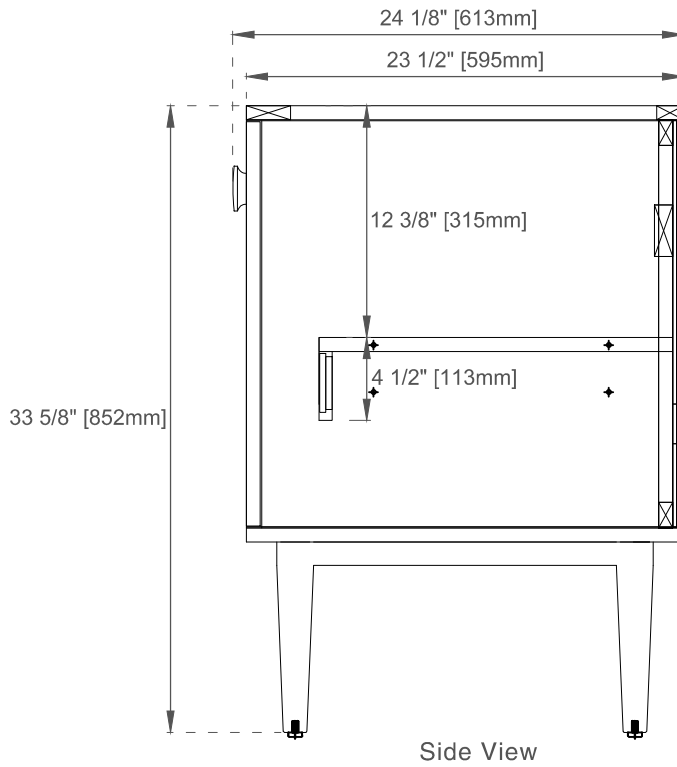

Aluminum Laminate Drawer Liners: No

Dimension

Width:35-7/8"

Depth:23-1/2"

Height:33-5/8"

Rough-In Height:21-1/2"

Visit website for warranty and installation information
www.jamesmartinvanities.com

Version:202212

36" AMBERLY VANITY

670-V36-WLT

Top View

Front View

Knob

Diagrams are of cabinets only –James Martin Optional Countertops and sinks are not shown

Visit website for warranty and installation information
www.jamesmartinvanities.com

36" AMBERLY VANITY

670-V36-WLT

Diagrams are of cabinets only –James Martin Optional Countertops and sinks are not shown

Visit website for warranty and installation information
www.jamesmartinvanities.com