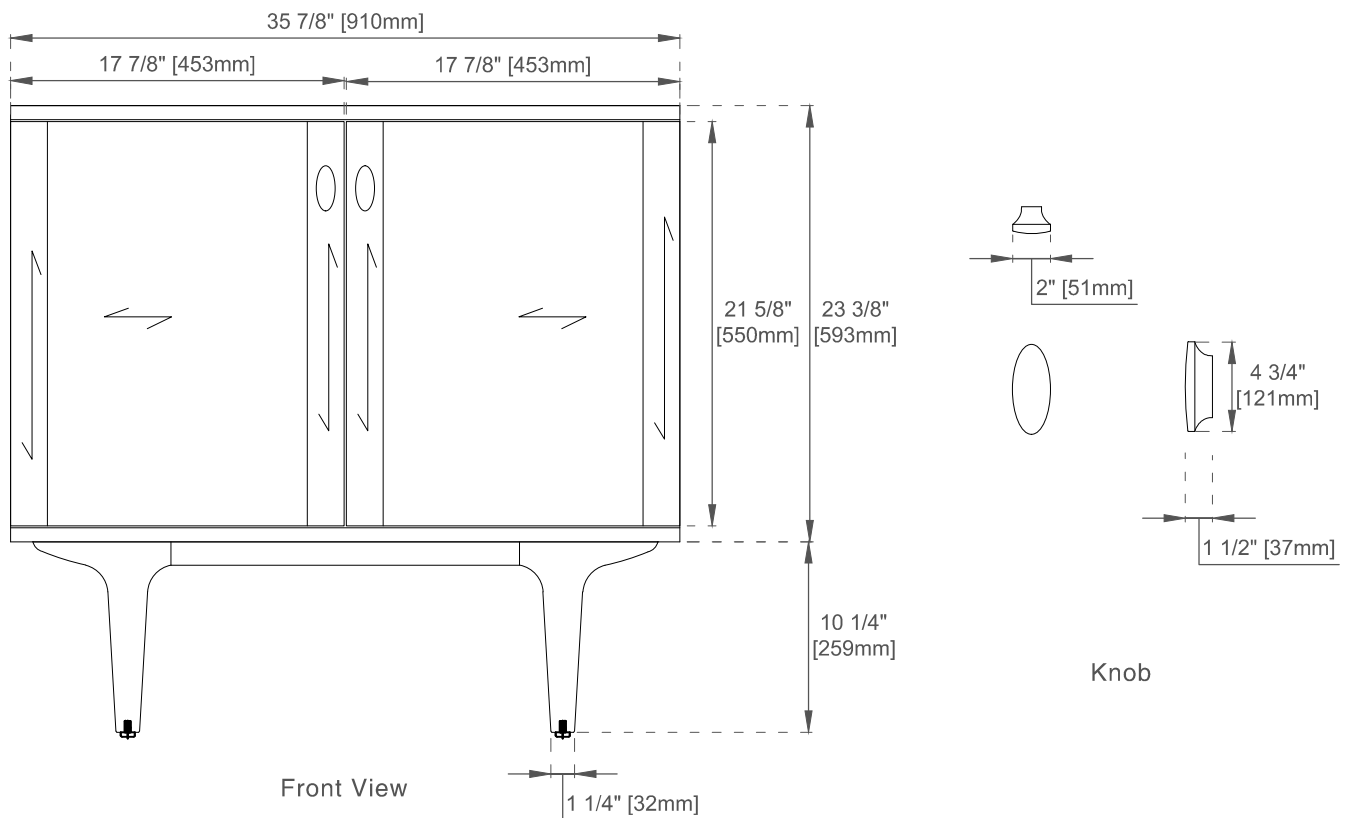

Bamboo Storage Tray: No

Drawer Box Material and Construction: No

Hardware Material and Finish: Zinc Alloy in Champagne Brass Color

Fits Drain Hole Size: 1-3/4"

Full Extension, Soft Close Glides: No

European Soft Close Hinges: Yes

Aluminum Laminate Drawer Liners: No

Dimension

Width:35-7/8"

Depth:23-1/2"

Height:33-5/8"

Rough-In Height:21-1/2"

Visit website for warranty and installation information
www.jamesmartinvanities.com

Version:202212

36" AMBERLY VANITY

670-V36-WLT

Top View

Front View

Knob

Diagrams are of cabinets only –James Martin Optional Countertops and sinks are not shown

Visit website for warranty and installation information
www.jamesmartinvanities.com