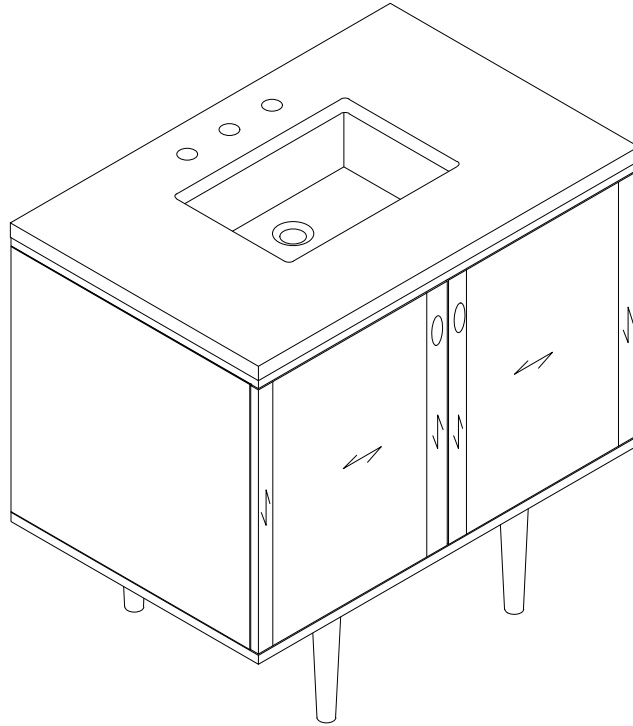

36" AMBERLY VANITY

JAMES MARTIN
VANITIES™

670-V36-WLT

Features

Materials

Solids (Species): Para wood

Veneers: Quarter Cut Walnut

Panels: Plywood

Number of Basins: Single

Vanity Top : Sold Separately - 3cm Top with Sink

Basins Included: No

Number of Doors: Two

Number of Drawers: No

Number of Tip Outs: No

USB/Power Component: Yes (ETL5011080)

Assembly Required: No

Bamboo Storage Tray: No

Drawer Box Material and Construction: No

Hardware Material and Finish: Zinc Alloy in Champagne Brass Color

Fits Drain Hole Size: 1-3/4"

Full Extension, Soft Close Glides: No

European Soft Close Hinges: Yes

Aluminum Laminate Drawer Liners: No

Dimension

Width:35-7/8"

Depth:23-1/2"

Height:33-5/8"

Rough-In Height:21-1/2"

Visit website for warranty and installation information
www.jamesmartinvanities.com

Version:202212