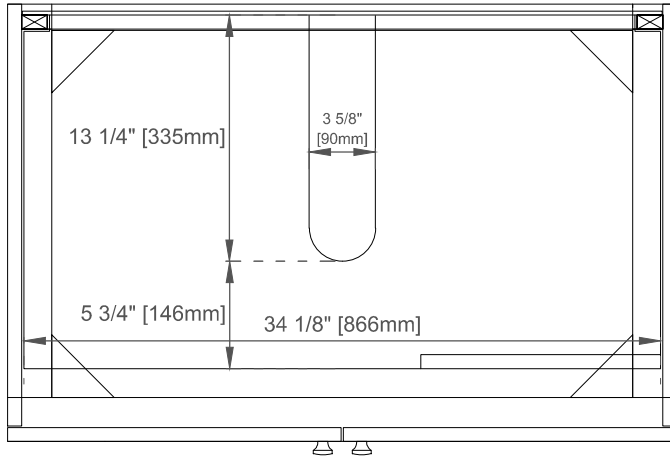

Bamboo Storage Tray: No

Drawer Box Material and Construction: No

Hardware Material and Finish: Zinc Alloy in Champagne Brass Color

Fits Drain Hole Size: 1-3/4"

Full Extension, Soft Close Glides: No

European Soft Close Hinges: Yes

Aluminum Laminate Drawer Liners: No

Dimension

Width:35-7/8"

Depth:23-1/2"

Height:33-5/8"

Rough-In Height:21-1/2"

Visit website for warranty and installation information
www.jamesmartinvanities.com

Version:202212

36" AMBERLY VANITY

670-V36-WLT

Top View

Front View

Knob

Diagrams are of cabinets only –James Martin Optional Countertops and sinks are not shown

Visit website for warranty and installation information
www.jamesmartinvanities.com