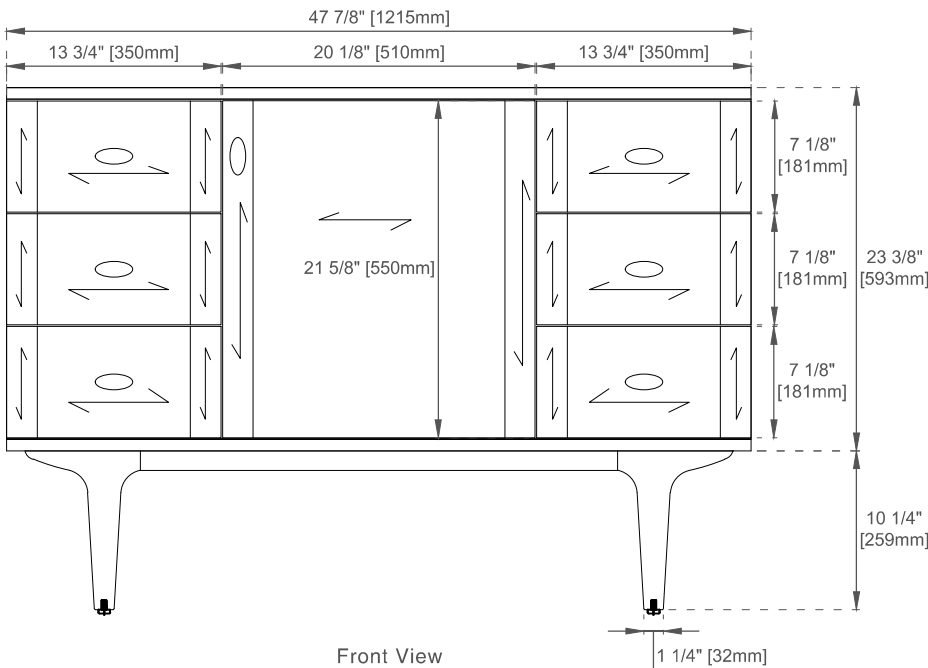

48" AMBERLY VANITY

670-V48-WLT

Front View

Diagrams are of cabinets only –James Martin Optional Countertops and sinks are not shown

Visit website for warranty and installation information
www.jamesmartinvanities.com