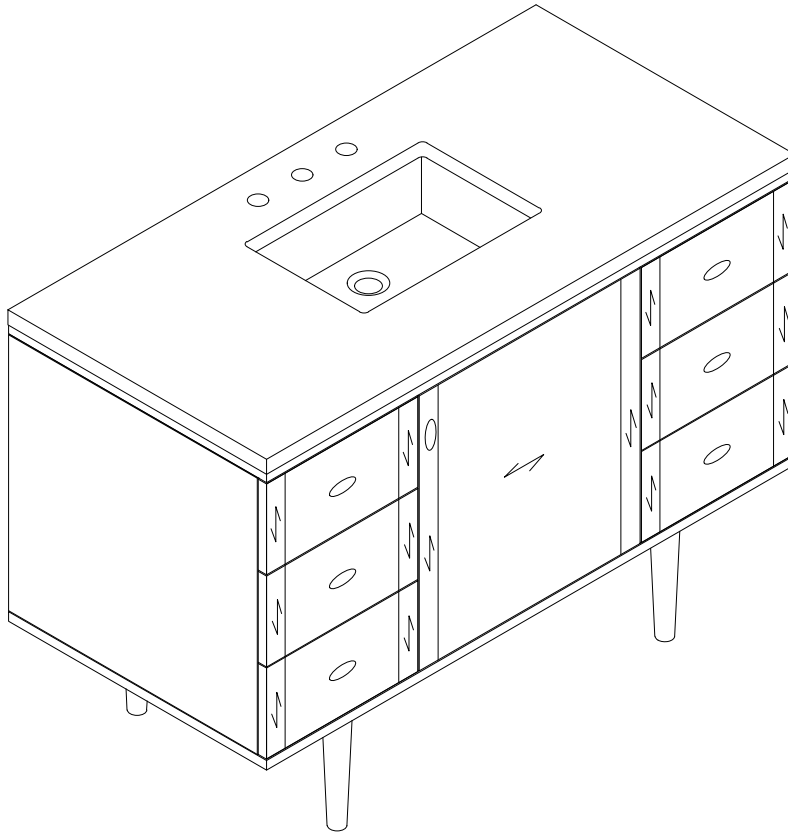

48" AMBERLY VANITY

670-V48-WLT

Features

Materials

Solids (Species): Para wood

Veneers: Quarter Cut Walnut

Panels: Plywood

Number of Basins: Single

Vanity Top : Sold Separately - 3cm Top with Sink

Basins Included: No

Number of Doors: One

Number of Drawers: Six

USB/Power Component: Yes (ETL5011080)

Assembly Required: Yes

Bamboo Storage Tray: One

Drawer Box Material and Construction: 12mm Plywood/English Dovetail Joinery

Hardware Material and Finish: Zinc Alloy in Champagne Brass Color

Fits Drain Hole Size: 1-3/4"

Full Extension, Soft Close Glides

European Soft Close Hinges

Aluminum Laminate Drawer Liners

Dimension

Width:47-7/8"

Depth:23-1/2"

Height:33-5/8"

Rough-In Height:21-1/2"

Visit website for warranty and installation information
www.jamesmartinvanities.com

Version:202212

48" AMBERLY VANITY

670-V48-WLT

Top View