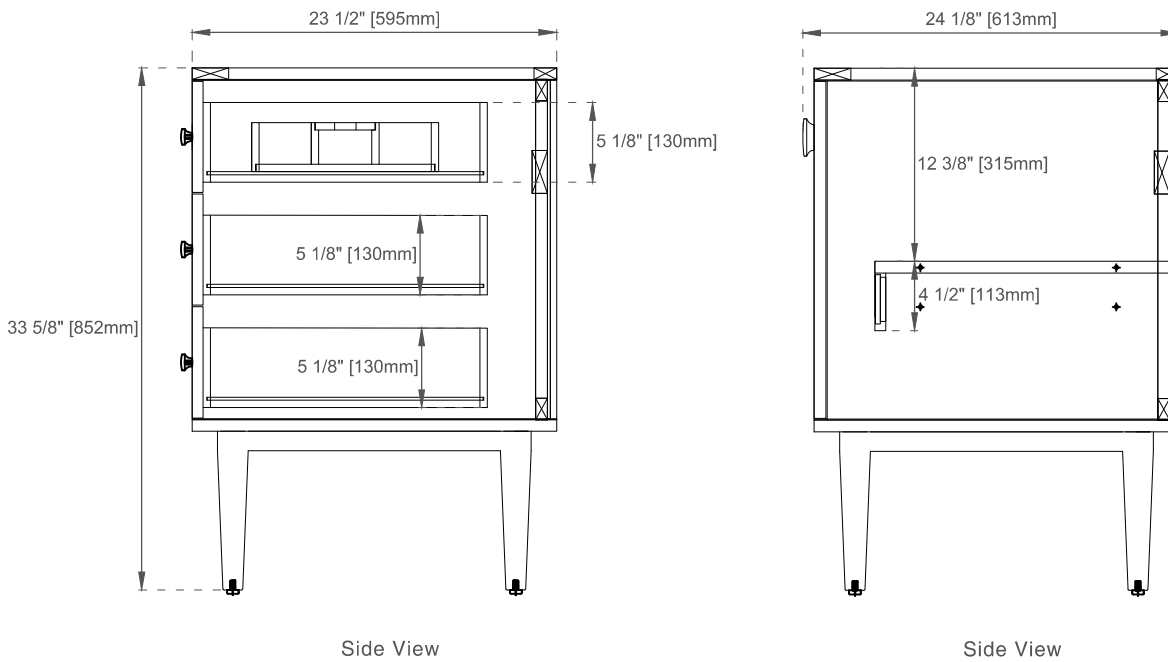

48" AMBERLY VANITY

670-V48-WLT

Diagrams are of cabinets only –James Martin Optional Countertops and sinks are not shown

Visit website for warranty and installation information
www.jamesmartinvanities.com

Version:202212