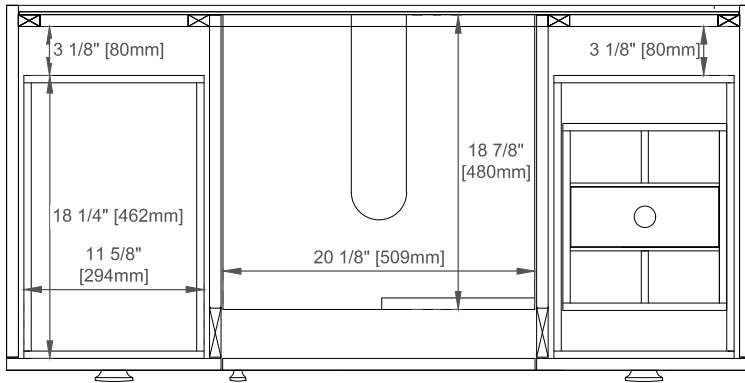

Vanity Top : Sold Separately - 3cm Top with Sink

Basins Included: No

Number of Doors: One

Number of Drawers: Six

USB/Power Component: Yes (ETL5011080)

Assembly Required: Yes

Bamboo Storage Tray: One

Drawer Box Material and Construction: 12mm Plywood/English Dovetail Joinery

Hardware Material and Finish: Zinc Alloy in Champagne Brass Color

Fits Drain Hole Size: 1-3/4"

Full Extension, Soft Close Glides

European Soft Close Hinges

Aluminum Laminate Drawer Liners

Dimension

Width:47-7/8"

Depth:23-1/2"

Height:33-5/8"

Rough-In Height:21-1/2"

Visit website for warranty and installation information
www.jamesmartinvanities.com

Version:202212

48" AMBERLY VANITY

670-V48-WLT

Top View