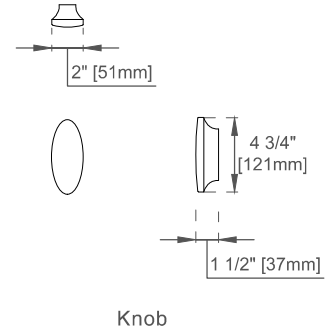

Vanity Top : Sold Separately - 3cm Top with Sink

Basins Included: No

Number of Doors: One

Number of Drawers: Six

USB/Power Component: Yes (ETL5011080)

Assembly Required: Yes

Bamboo Storage Tray: One

Drawer Box Material and Construction: 12mm Plywood/English Dovetail Joinery

Hardware Material and Finish: Zinc Alloy in Champagne Brass Color

Fits Drain Hole Size: 1-3/4"

Full Extension, Soft Close Glides

European Soft Close Hinges

Aluminum Laminate Drawer Liners

Dimension

Width:47-7/8"

Depth:23-1/2"

Height:33-5/8"

Rough-In Height:21-1/2"

Visit website for warranty and installation information
www.jamesmartinvanities.com

Version:202212

48" AMBERLY VANITY

670-V48-WLT

Top View