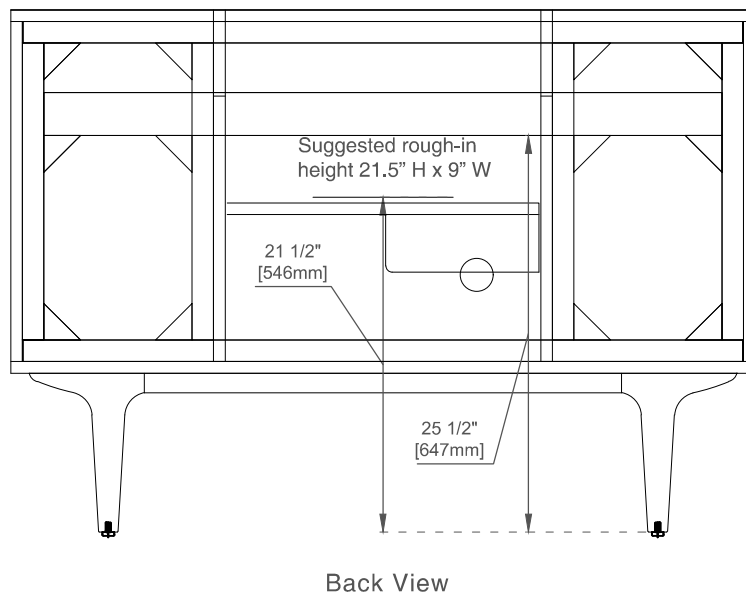

48" AMBERLY VANITY

670-V48-WLT

Diagrams are of cabinets only –James Martin Optional Countertops and sinks are not shown

Visit website for warranty and installation information
www.jamesmartinvanities.com

Version:202212