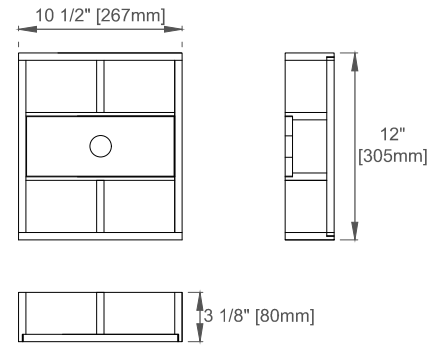

Vanity Top : Sold Separately - 3cm Top with Sink

Basins Included: No

Number of Doors: One

Number of Drawers: Six

USB/Power Component: Yes (ETL5011080)

Assembly Required: Yes

Bamboo Storage Tray: One

Drawer Box Material and Construction: 12mm Plywood/English Dovetail Joinery

Hardware Material and Finish: Zinc Alloy in Champagne Brass Color

Fits Drain Hole Size: 1-3/4"

Full Extension, Soft Close Glides

European Soft Close Hinges

Aluminum Laminate Drawer Liners

Dimension

Width:47-7/8"

Depth:23-1/2"

Height:33-5/8"

Rough-In Height:21-1/2"

Visit website for warranty and installation information
www.jamesmartinvanities.com

Version:202212

48" AMBERLY VANITY

670-V48-WLT

Top View