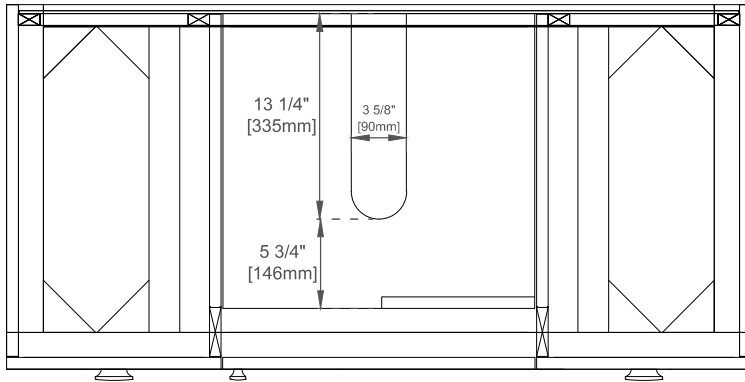

Vanity Top : Sold Separately - 3cm Top with Sink

Basins Included: No

Number of Doors: One

Number of Drawers: Six

USB/Power Component: Yes (ETL5011080)

Assembly Required: Yes

Bamboo Storage Tray: One

Drawer Box Material and Construction: 12mm Plywood/English Dovetail Joinery

Hardware Material and Finish: Zinc Alloy in Champagne Brass Color

Fits Drain Hole Size: 1-3/4"

Full Extension, Soft Close Glides

European Soft Close Hinges

Aluminum Laminate Drawer Liners

Dimension

Width:47-7/8"

Depth:23-1/2"

Height:33-5/8"

Rough-In Height:21-1/2"

Visit website for warranty and installation information
www.jamesmartinvanities.com

Version:202212

48" AMBERLY VANITY

670-V48-WLT

Top View