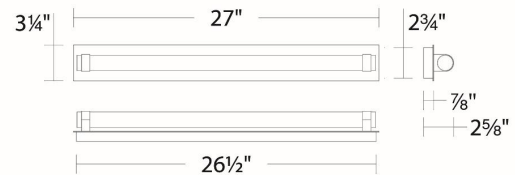

WAC LIGHTING

Jedi

Bathroom Vanity & Sconce 3000K

Fixture Type: _____

Catalog Number: _____

Project: _____

Location: _____

Model & Size	Color Temp	Finish	LED Watts	LED Lumens	Delivered Lumens
WS-51327 27"	3000K	AB Aged Brass BK Black	9W	530	423

Example: **WS-51327-BK**

For custom requests please contact customs@wacighting.com

DESCRIPTION

Clearly fascinating. A transparent tube of LED light providing dramatic illumination.

FEATURES

- New LED filament technology
- Conversion plate included to accommodate 4" junction box
- Slide-on canopy with minimal hardware
- Trimless spackle cover available for 4" square junction box recessed in drywall thicknesses of 1/2", 5/8", 1", and 1-1/4"; accessory not included and can be ordered separately (model# CP-TL-WT)
- Patented design
- Driver concealed within the canopy
- 5 year warranty

SPECIFICATIONS

Color Temp:	3000K
Input:	120/277V,50/60Hz
CRI:	90
Dimming:	ELV: 100-10% ,TRIAC: 100-10%
Rated Life:	50000 Hours
Mounting:	Can be mounted on wall in all orientations
Standards:	ETL, cETL, Title 24 JA8 Compliant Damp Location Listed
Construction:	Metal body with glass diffuser

FINISHES:

LINE DRAWING:

WS-51327