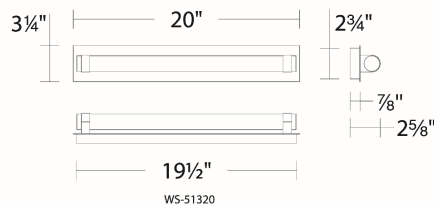

WAC LIGHTING

Jedi

Bathroom Vanity & Sconce 3000K

Fixture Type: _____

Catalog Number: _____

Project: _____

Location: _____

Model & Size	Color Temp	Finish	LED Watts	LED Lumens	Delivered Lumens
WS-51320 20"	3000K	AB Aged Brass BK Black	7W	320	256

Example: **WS-51320-BK**

For custom requests please contact customs@wacighting.com

DESCRIPTION

Clearly fascinating. A transparent tube of LED light providing dramatic illumination.

FEATURES

- New LED filament technology
- Conversion plate included to accommodate 4" junction box
- Slide-on canopy with minimal hardware
- Trimless spackle cover available for 4" square junction box recessed in drywall thicknesses of 1/2", 5/8", 1", and 1-1/4"; accessory not included and can be ordered separately (model# CP-TL-WT)
- Patented design
- Driver concealed within the canopy
- 5 year warranty

SPECIFICATIONS

Color Temp:	3000K
Input:	120/277V,50/60Hz
CRI:	90
Dimming:	ELV: 100-10% ,TRIAC: 100-10%
Rated Life:	50000 Hours
Mounting:	Can be mounted on wall in all orientations
Standards:	ETL, cETL, Title 24 JA8 Compliant Damp Location Listed
Construction:	Metal body with glass diffuser

FINISHES:

LINE DRAWING:

WS-51320