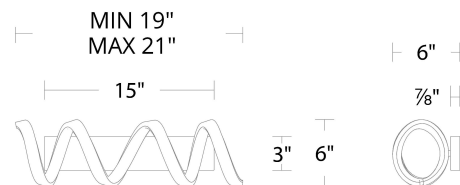

WAC LIGHTING

Marques

Bathroom Vanity & Sconce 3000K

Model & Size	Color Temp	Finish	LED Watts	LED Lumens	Delivered Lumens
WS-83120 20"	3000K	BK Black TT Titanium	15W	1086 1297	580

Fixture Type: _____

Catalog Number: _____

Project: _____

Location: _____

Example: **WS-83120-TT**

For custom requests please contact customs@wacighting.com

DESCRIPTION

Graceful and noble. Impossible to ignore.

FEATURES

- Twist aluminum light bar with recessed silicone diffuser
- 360 degree illumination
- Conversion plate included to accommodate 4" junction box
- Trimless spackle cover available for 4" square junction box recessed in drywall thicknesses of 1/2", 5/8", 1", and 1-1/4"; accessory not included and can be ordered separately (model# CP-TL-WT)
- Driver concealed within the canopy
- 5 year warranty

SPECIFICATIONS

Color Temp:	3000K
Input:	120/277V,50/60Hz
CRI:	90
Dimming:	ELV: 100-10% ,TRIAC: 100-10%
Rated Life:	50000 Hours
Mounting:	Can be mounted on wall in all orientations
Standards:	ETL, cETL,Title 24 JA8 Compliant Damp Location Listed
Construction:	Aluminum body, silicone diffuser

FINISHES:

LINE DRAWING:

WS-83120