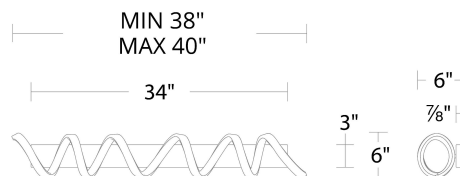

LINE DRAWING: