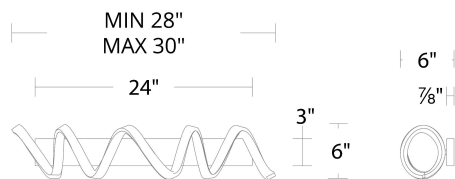

LINE DRAWING: