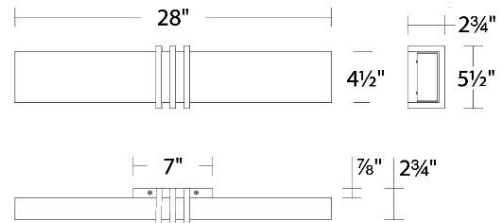

FINISHES:

LINE DRAWING:

WS-75328