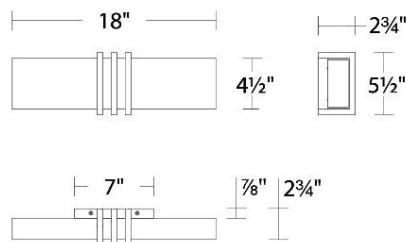

WAC LIGHTING

Minibar

Bathroom Vanity & Sconce 3000K

Fixture Type: _____

Catalog Number: _____

Project: _____

Location: _____

Model & Size	Color Temp	Finish	LED Watts	LED Lumens	Delivered Lumens
WS-75318 18"	2700K/3000K/3500K	BK Black BN Brushed Nickel	19W	1985	1213

Example: **WS-75318-BN**

For custom requests please contact customs@wacighting.com

DESCRIPTION

Dissected design. A trio of bands encircling a luminous rectangular bar, accenting its style and flair.

FEATURES

- Frontlight with acrylic diffuser
- Built in color temperature adjustability. Switch from 2700K/3000K/3500K
- Option to pre-select color temperature or adjust in the field
- ACLED driverless technology

SPECIFICATIONS

Color Temp:	2700K/3000K/3500K
Input:	120 VAC,50/60Hz
CRI:	90
Dimming:	ELV: 100-5% ,TRIAC: 100-5%
Rated Life:	60000 Hours
Mounting:	Can be mounted on wall in all orientations
Standards:	ETL, cETL,Title 24 JA8 Compliant Damp Location Listed
Construction:	Metal body with acrylic diffuser

FINISHES:

LINE DRAWING:

WS-75318