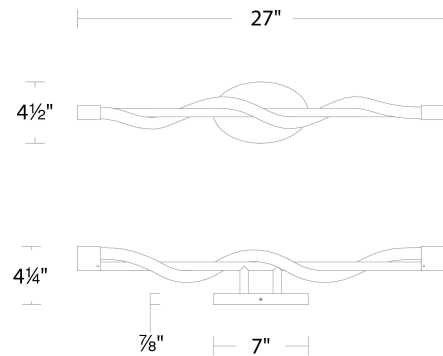

WAC LIGHTING

Jasmine

Bathroom Vanity & Sconce 3000K

Fixture Type: _____

Catalog Number: _____

Project: _____

Location: _____

Model & Size	Color Temp	Finish	LED Watts	LED Lumens	Delivered Lumens
WS-77127 27"	3000K	BK Black CH Chrome	8W	786	514

Example: **WS-77127-CH**

For custom requests please contact customs@wacighting.com

DESCRIPTION

Irresistibly attractive. Wrapped around her little finger.

FEATURES

- Frosted silicone diffuser with 360 degree illumination
- Oval backplate
- Driver concealed within the canopy
- 5 year warranty

SPECIFICATIONS

Color Temp:	3000K
Input:	120/277V,50/60Hz
CRI:	90
Dimming:	ELV: 100-10% ,TRIAC: 100-10%
Rated Life:	50000 Hours
Mounting:	Can be mounted on wall in all orientations
Standards:	ETL, cETL, Title 24 JA8 Compliant Damp Location Listed
Construction:	Aluminum body, silicone diffuser

FINISHES:

REPLACEMENT PARTS

HDW-HY21-WA - Hardware Pack

LINE DRAWING:

WS-77127