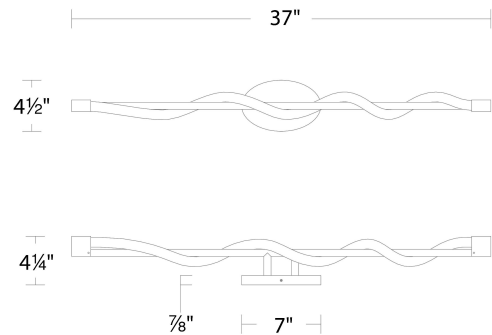

Example: **WS-77137-CH**

For custom requests please contact customs@wacighting.com

DESCRIPTION

Irresistibly attractive. Wrapped around her little finger.

FEATURES

- Frosted silicone diffuser with 360 degree illumination
- Oval backplate
- Driver concealed within the canopy
- 5 year warranty

FINISHES:

Chrome Black

REPLACEMENT PARTS

HDW-HY21-WA - Hardware Pack

LINE DRAWING:

WS-77137