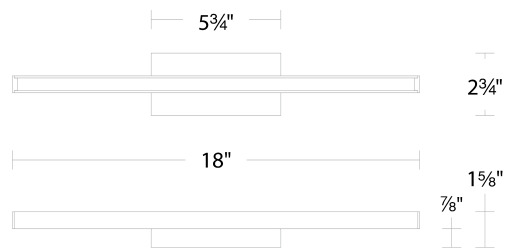

WAC LIGHTING

Parallax

Bathroom Vanity & Sconce

Fixture Type: _____

Catalog Number: _____

Project: _____

Location: _____

Model & Size	Color Temp	Finish	LED Watts	LED Lumens	Delivered Lumens
WS-73118 18"	2700K/3000K/3500K	BK Black BN Brushed Nickel CH Chrome	6W	271	189

Example: **WS-73118-CH**

For custom requests please contact customs@wacighting.com

DESCRIPTION

Straight forward and honest. Unparalleled

FEATURES

- Fontlight illumination
- Conversion plate included to accommodate 4" junction box
- 3CCT (2700K/3000K/3500K) selectable switch
- Trimless spackle cover available for 4" square junction box recessed in drywall thicknesses of 1/2", 5/8", 1", and 1-1/4"; accessory not included and can be ordered separately (model# CP-TL-WT)
- Option to pre-select color temperature or adjust in the field
- ACLED driverless technology
- 5 year warranty

SPECIFICATIONS

Color Temp:	2700K/3000K/3500K
Input:	120 VAC,50/60Hz
CRI:	90
Dimming:	ELV: 100-10% ,TRIAC: 100-10%
Rated Life:	54000 Hours
Mounting:	Can be mounted on wall in all orientations
Standards:	ETL, cETL,Title 24 JA8 Compliant Damp Location Listed
Construction:	Aluminum body, PC diffuser

FINISHES:

LINE DRAWING:

WS-73118