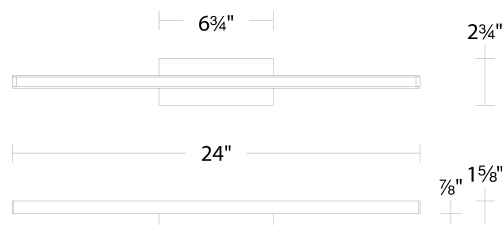

LINE DRAWING: