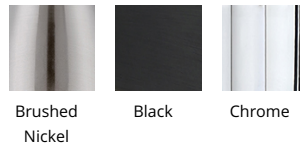

#### FINISHES:

Brushed Nickel      Black      Chrome