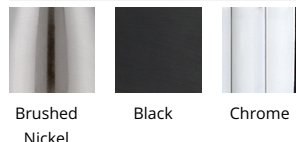

#### FINISHES:

Brushed Nickel      Black      Chrome