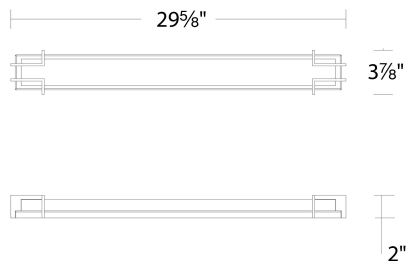

LINE DRAWING: