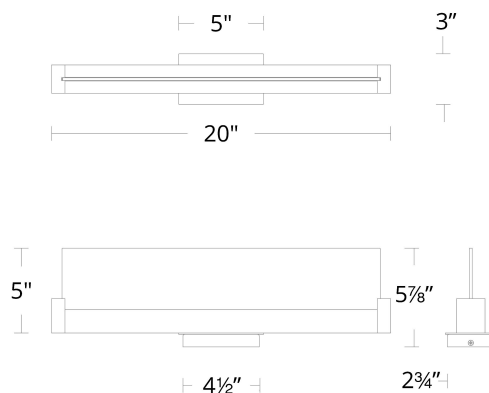

LINE DRAWING: