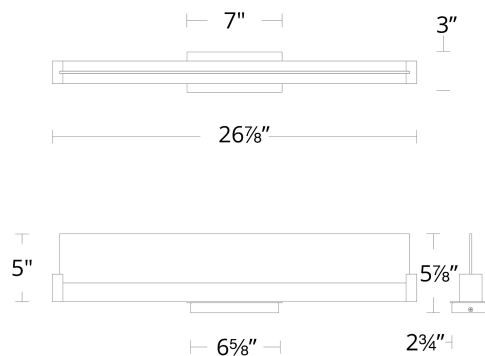

WAC LIGHTING

Spectre

Bathroom Vanity & Sconce

Fixture Type: _____

Catalog Number: _____

Project: _____

Location: _____

Model & Size	Color Temp	Finish	LED Watts	LED Lumens	Delivered Lumens
WS-93127 27"	2700K/3000K/3500K	BK Brushed Black BN Brushed Nickel	23W	2295	1060

Example: **WS-93127-BN**

For custom requests please contact customs@wacighting.com

DESCRIPTION

One moment there, gone the next. Sublime luminous spirit.

FEATURES

- Slim cutting-edge light guide material
- Can be mounted with or without canopy (slim junction JB-0501 box sold separately)
- Conversion plate included to accommodate 4" junction box
- 3CCT (2700K/3000K/3500K) selectable switch
- Trimless spackle cover available for 4" square junction box recessed in drywall thicknesses of 1/2", 5/8", 1", and 1-1/4"; accessory not included and can be ordered separately (model# CP-TL-WT)
- Option to pre-select color temperature or adjust in the field
- ACLED driverless technology
- 5 year warranty

SPECIFICATIONS

Color Temp:	2700K/3000K/3500K
Input:	120 VAC,50/60Hz
CRI:	90
Dimming:	ELV: 100-10% ,TRIAC: 100-10%
Rated Life:	60000 Hours
Mounting:	Can be mounted on ceiling or wall in all orientations
Standards:	ETL, cETL Damp Location Listed
Construction:	Aluminum body, light guide material diffuser

FINISHES:

LINE DRAWING:

WS-93127