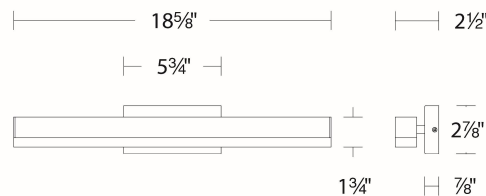

WAC LIGHTING

Styx

Bathroom Vanity & Sconce

Fixture Type: _____

Catalog Number: _____

Project: _____

Location: _____

Model & Size	Color Temp	Finish	LED Watts	LED Lumens	Delivered Lumens
WS-41119 19"	2700K/3000K/3500K	AL Brushed Aluminum BK Brushed Black	16W	1247	688

Example: **WS-41119-BK**

For custom requests please contact customs@wacighting.com

DESCRIPTION

Quietly sleek. An underlying way of light.

FEATURES

- One-directional light with etched acrylic diffuser
- Adjustable backplate
- Conversion plate included to accommodate 4" junction box
- 3CCT (2700K/3000K/3500K) selectable switch
- Trimless spackle cover available for 4" square junction box recessed in drywall thicknesses of 1/2", 5/8", 1", and 1-1/4"; accessory not included and can be ordered separately (model# CP-TL-WT)
- Option to pre-select color temperature or adjust in the field
- Driver concealed within the canopy
- 5 year warranty

SPECIFICATIONS

Color Temp:	2700K/3000K/3500K
Input:	120/277V,50/60Hz
CRI:	90
Dimming:	ELV: 100-10% ,TRIAC: 100-10%
Rated Life:	50000 Hours
Mounting:	Can be mounted on wall in all orientations
Standards:	ETL, cETL, Title 24 JA8 Compliant Damp Location Listed
Construction:	Aluminum body, acrylic diffuser

FINISHES:

LINE DRAWING:

WS-41119