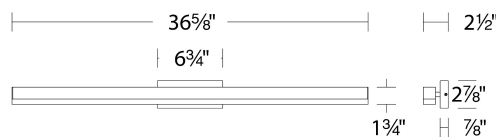

FINISHES:

Brushed Black

Brushed Aluminum

LINE DRAWING:

WS-41137