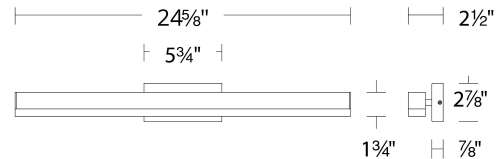

WAC LIGHTING

Styx

Bathroom Vanity & Sconce

Fixture Type: _____

Catalog Number: _____

Project: _____

Location: _____

Model & Size	Color Temp	Finish	LED Watts	LED Lumens	Delivered Lumens
WS-41125 25"	2700K/3000K/3500K	AL Brushed Aluminum BK Brushed Black	19W	1421	824

Example: **WS-41125-BK**

For custom requests please contact customs@wacighting.com

DESCRIPTION

Quietly sleek. An underlying way of light.

FEATURES

- One-directional light with etched acrylic diffuser
- Adjustable backplate
- Conversion plate included to accommodate 4" junction box
- 3CCT (2700K/3000K/3500K) selectable switch
- Trimless spackle cover available for 4" square junction box recessed in drywall thicknesses of 1/2", 5/8", 1", and 1-1/4"; accessory not included and can be ordered separately (model# CP-TL-WT)
- Option to pre-select color temperature or adjust in the field
- Driver concealed within the canopy
- 5 year warranty

SPECIFICATIONS

Color Temp:	2700K/3000K/3500K
Input:	120/277V,50/60Hz
CRI:	90
Dimming:	ELV: 100-10% ,TRIAC: 100-10%
Rated Life:	50000 Hours
Mounting:	Can be mounted on wall in all orientations
Standards:	ETL, cETL, Title 24 JA8 Compliant Damp Location Listed
Construction:	Aluminum body, acrylic diffuser

FINISHES:

LINE DRAWING:

WS-41125