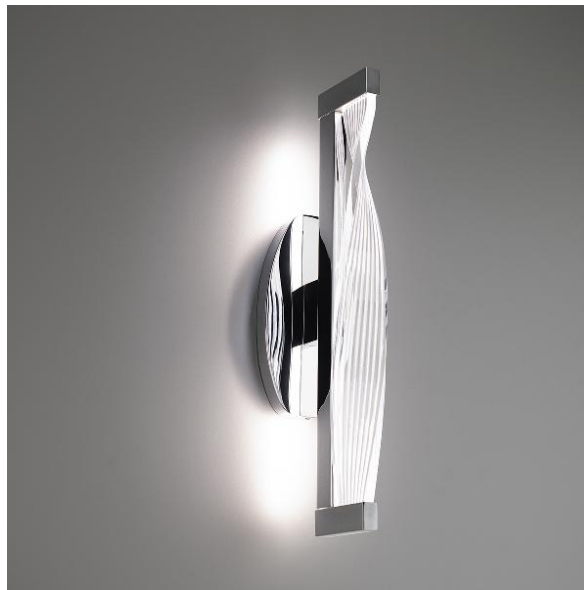

WAC LIGHTING

Wave

Bathroom Vanity & Sconce 3000K

Fixture Type: _____

Catalog Number: _____

Project: _____

Location: _____

Model & Size	Color Temp	Finish	LED Watts	LED Lumens	Delivered Lumens
WS-87117 17"	3000K	CH Chrome	15W	544	332

Example: **WS-87117-CH**

For custom requests please contact customs@wacighting.com

DESCRIPTION

Glistens like the sun on the ocean currents.

FEATURES

- Edge lit v-groove twist acrylic diffuser
- Backlight with recessed silicone diffuser
- Oval canopy
- Conversion plate included to accommodate 4" junction box
- Trimless spackle cover available for 4" square junction box recessed in drywall thicknesses of 1/2", 5/8", 1", and 1-1/4"; accessory not included and can be ordered separately (model# CP-TL-WT)
- Driver concealed within the canopy
- 5 year warranty

SPECIFICATIONS

Color Temp:	3000K
Input:	120/277V,50/60Hz
CRI:	90
Dimming:	ELV: 100-10% ,TRIAC: 100-10%
Rated Life:	50000 Hours
Mounting:	Can be mounted on wall in all orientations
Standards:	ETL, cETL Damp Location Listed
Construction:	Aluminum body, acrylic diffuser

DESCRIPTION

Glistens like the sun on the ocean currents.

FEATURES

- Edge lit v-groove twist acrylic diffuser
- Backlight with recessed silicone diffuser
- Oval canopy
- Conversion plate included to accommodate 4" junction box
- Trimless spackle cover available for 4" square junction box recessed in drywall thicknesses of 1/2", 5/8", 1", and 1-1/4"; accessory not included and can be ordered separately (model# CP-TL-WT)
- Driver concealed within the canopy
- 5 year warranty