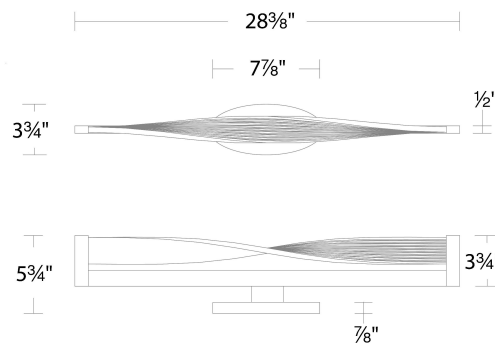

DESCRIPTION

Glistens like the sun on the ocean currents.

FEATURES

- Edge lit v-groove twist acrylic diffuser
- Backlight with recessed silicone diffuser
- Oval canopy
- Conversion plate included to accommodate 4" junction box
- Trimless spackle cover available for 4" square junction box recessed in drywall thicknesses of 1/2", 5/8", 1", and 1-1/4"; accessory not included and can be ordered separately (model# CP-TL-WT)
- Driver concealed within the canopy
- 5 year warranty

SPECIFICATIONS

Color Temp:	3000K
Input:	120/277V,50/60Hz
CRI:	90
Dimming:	ELV: 100-10% ,TRIAC: 100-10%
Rated Life:	50000 Hours
Mounting:	Can be mounted on wall in all orientations
Standards:	ETL, cETL Damp Location Listed
Construction:	Aluminum body, acrylic diffuser

FINISHES:

Chrome

LINE DRAWING:

WS-87128