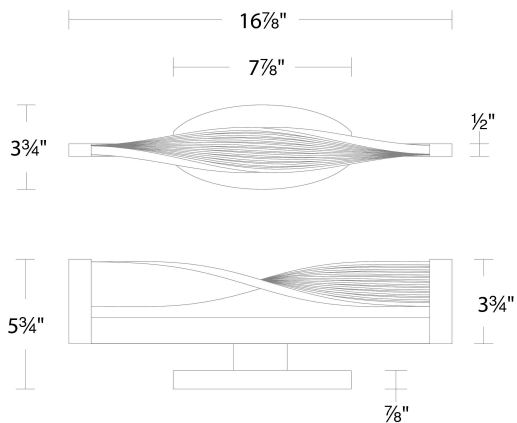

LINE DRAWING: