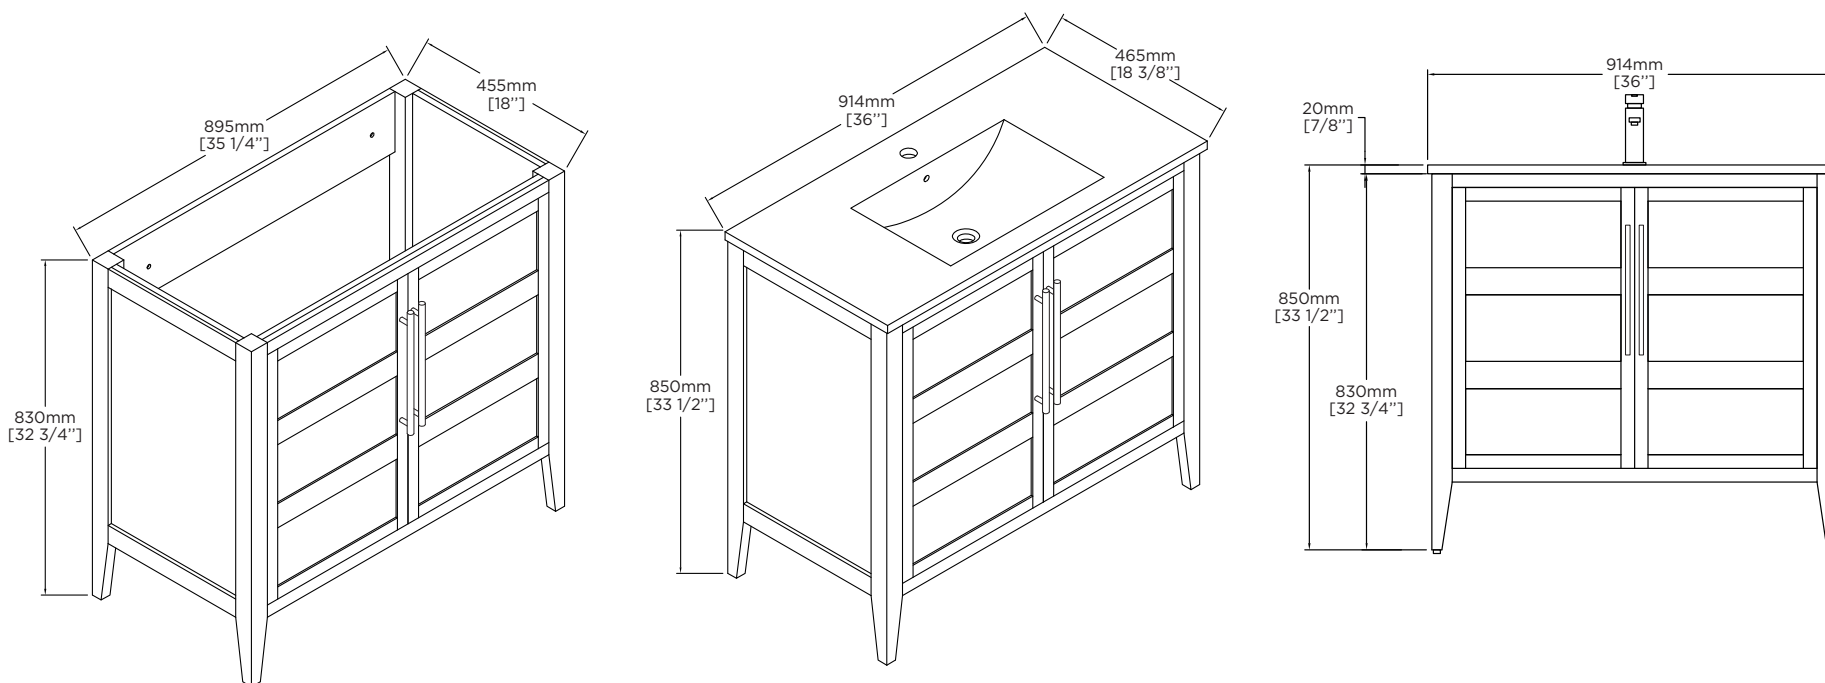

SPECIFICATIONS / TECHNICAL DATA

**LEAFSIDE
VANITY COLLECTION**

36"

ATTENTION! Dimensions may vary by up to 3/8". It is highly recommended to pull all dimensions of actual model for installation and measuring purposes.

MODEL# LS36