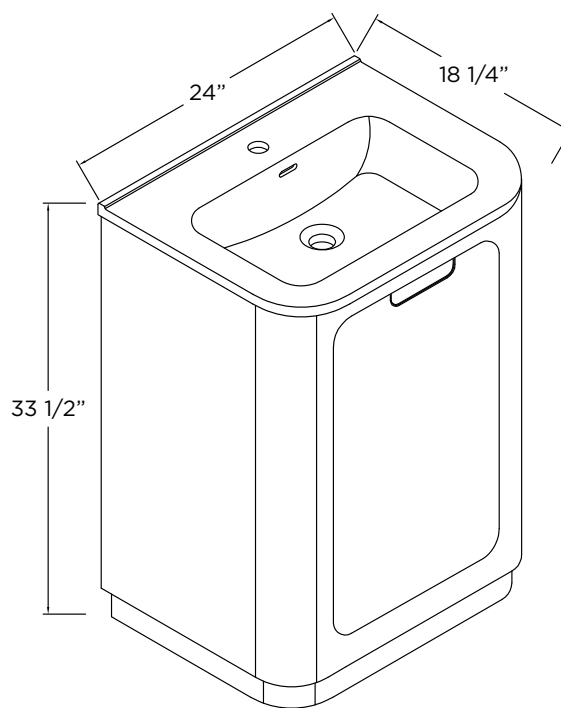

SPECIFICATIONS / TECHNICAL DATA

**SHIREPLACE
VANITY COLLECTION**

24"

03.05.2025

ATTENTION! Dimensions may vary by up to 3/8". It is highly recommended to pull all dimensions of actual model for installation and measuring purposes.

MODEL# SP24