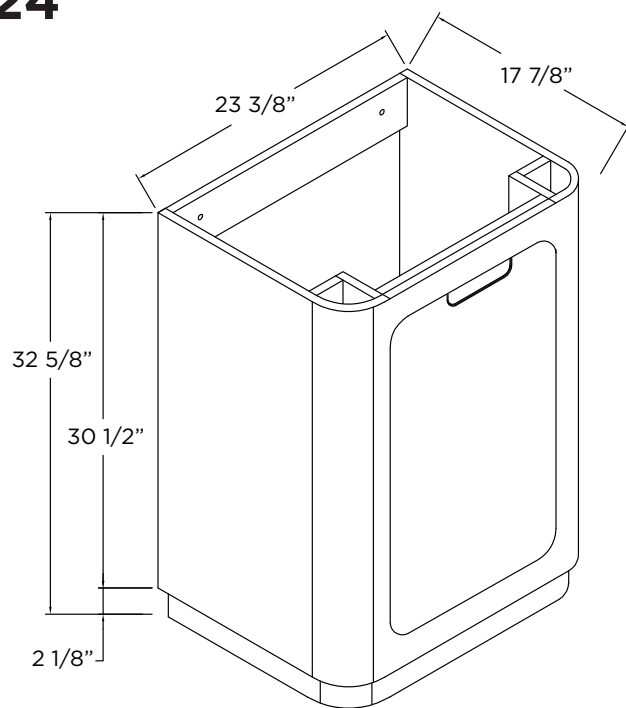

SPECIFICATIONS / TECHNICAL DATA

**SHIREPLACE
VANITY COLLECTION**

24"

03.05.2025

ATTENTION! Dimensions may vary by up to 3/8". It is highly recommended to pull all dimensions of actual model for installation and measuring purposes.

MODEL# SP24