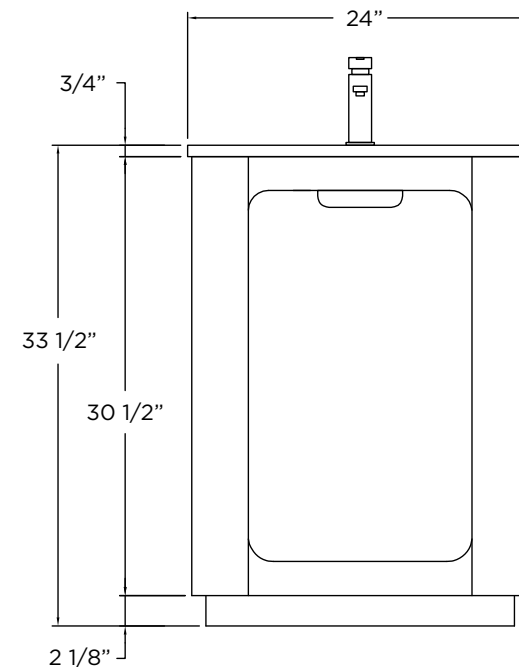

SPECIFICATIONS / TECHNICAL DATA

**SHIREPLACE
VANITY COLLECTION**

24"

03.05.2025

ATTENTION! Dimensions may vary by up to 3/8". It is highly recommended to pull all dimensions of actual model for installation and measuring purposes.